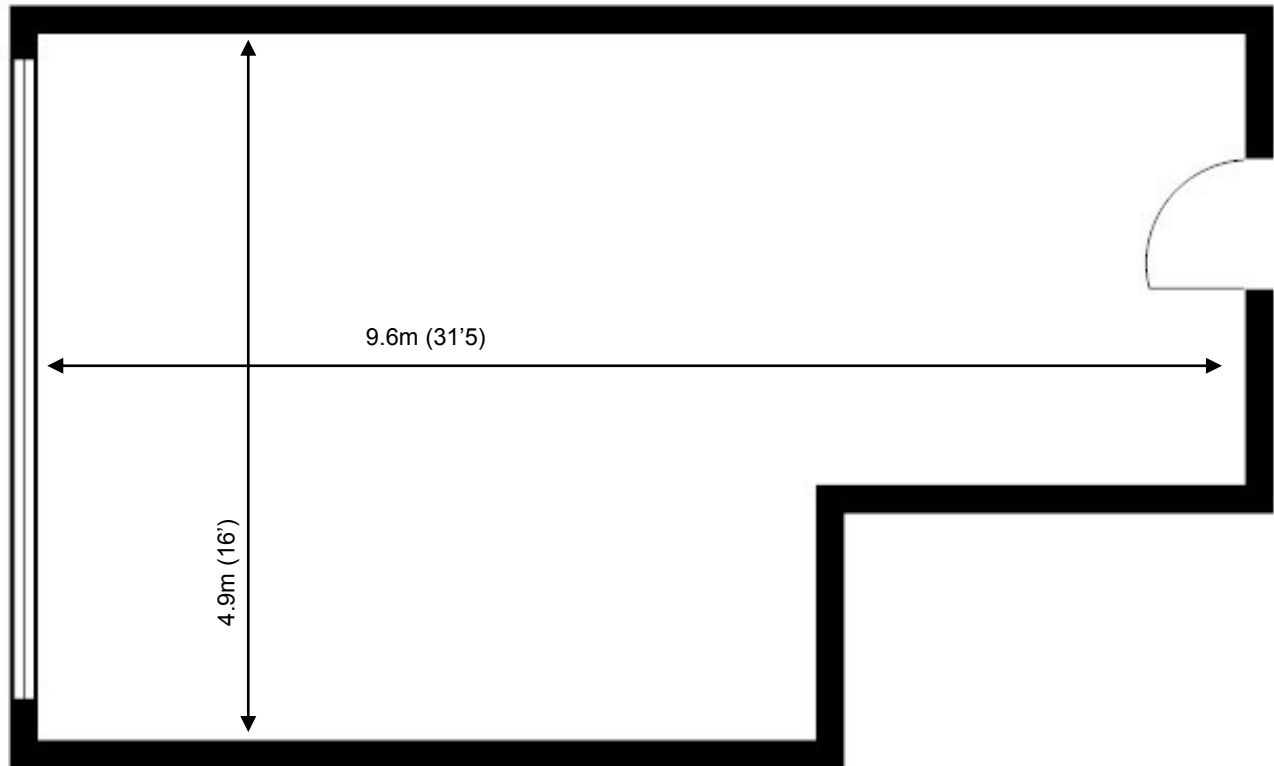

Waterhouse Business Centre

First Floor - Unit 86
33.1 sq m (356 sq ft)*

Waterhouse Business Centre
Cromar Way
Chelmsford
Essex CM1 2QE
01245 392000

*Approximate Measurements
Not to scale

Space for growing businesses

www.capitalspace.co.uk

Waterhouse Business Centre

First Floor - Unit 86
33.1 sq m (356 sq ft)*

Additional Information

Blinds at all windows.

We are happy to provide further details and answer any questions.
Please contact our Centre Manager on 01245 392000.