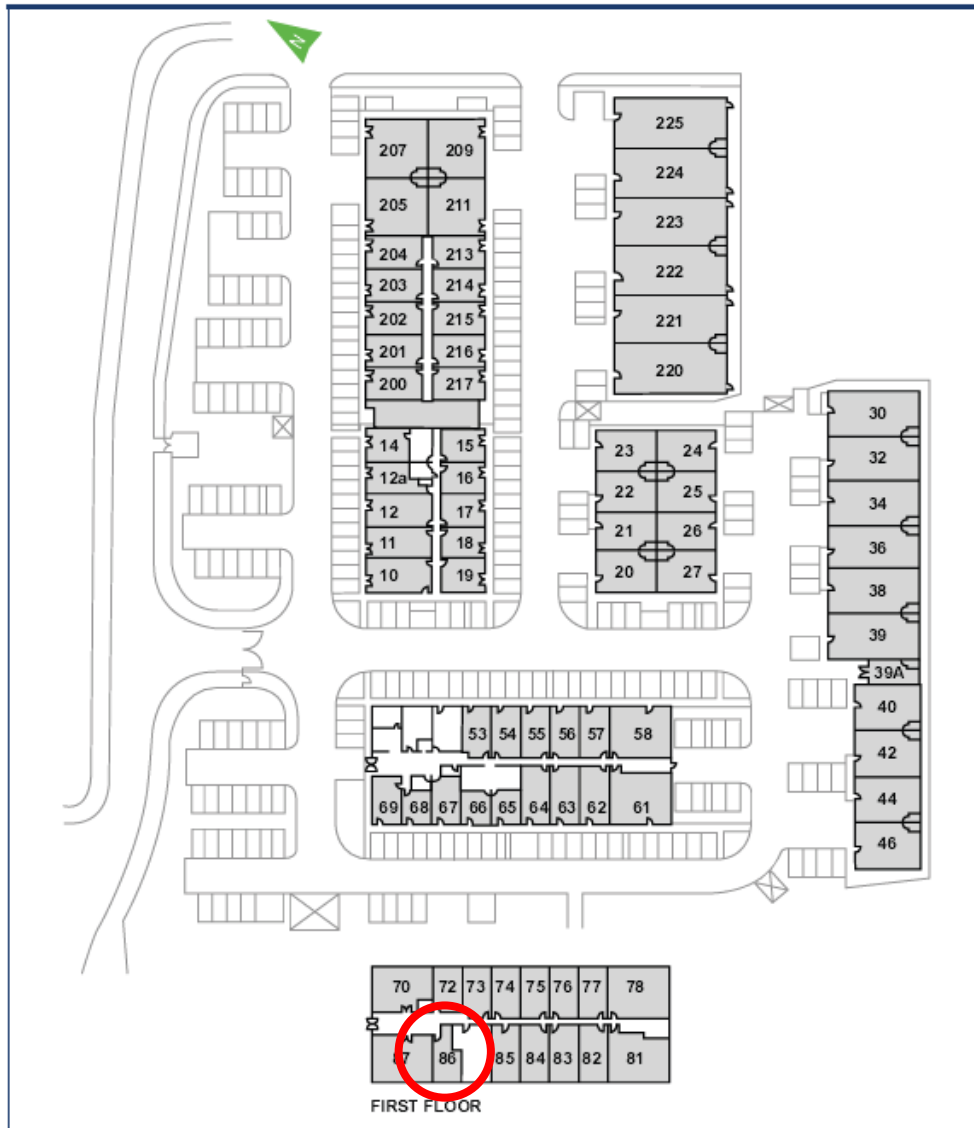

Waterhouse Business Centre

First Floor - Unit 86
33.1 sq m (356 sq ft)*

Waterhouse Business Centre
Cromar Way
Chelmsford
Essex CM1 2QE
01245 392000

*Approximate Measurements
Not to scale

Space for growing businesses

www.capitalspace.co.uk

Waterhouse Business Centre

First Floor - Unit 86
33.1 sq m (356 sq ft)*

Additional Information

Blinds at all windows.

We are happy to provide further details and answer any questions.
Please contact our Centre Manager on 01245 392000.