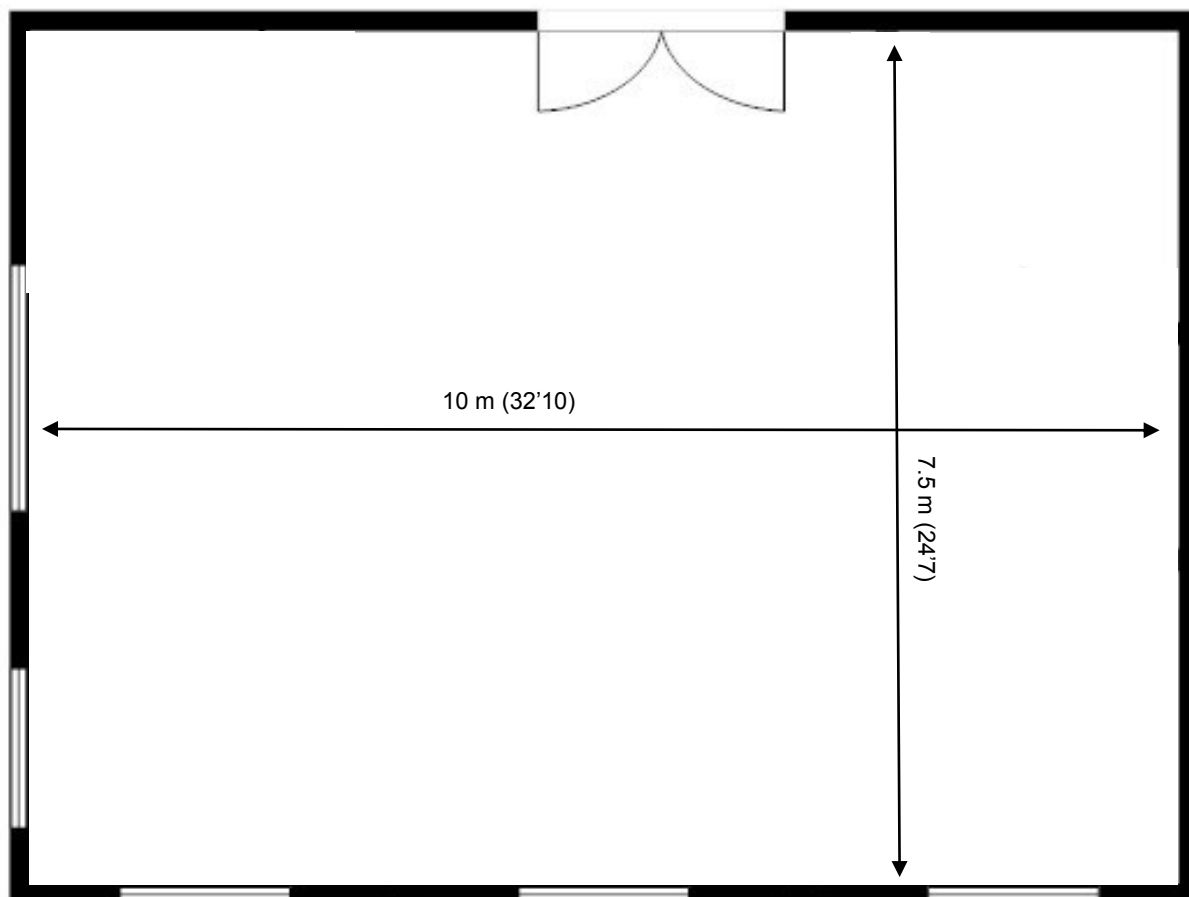

# Waterhouse Business Centre

First Floor - Unit 87  
75.3 sq m (810 sq ft)\*

# Waterhouse Business Centre

**First Floor - Unit 87**  
75.3 sq m (810 sq ft)\*