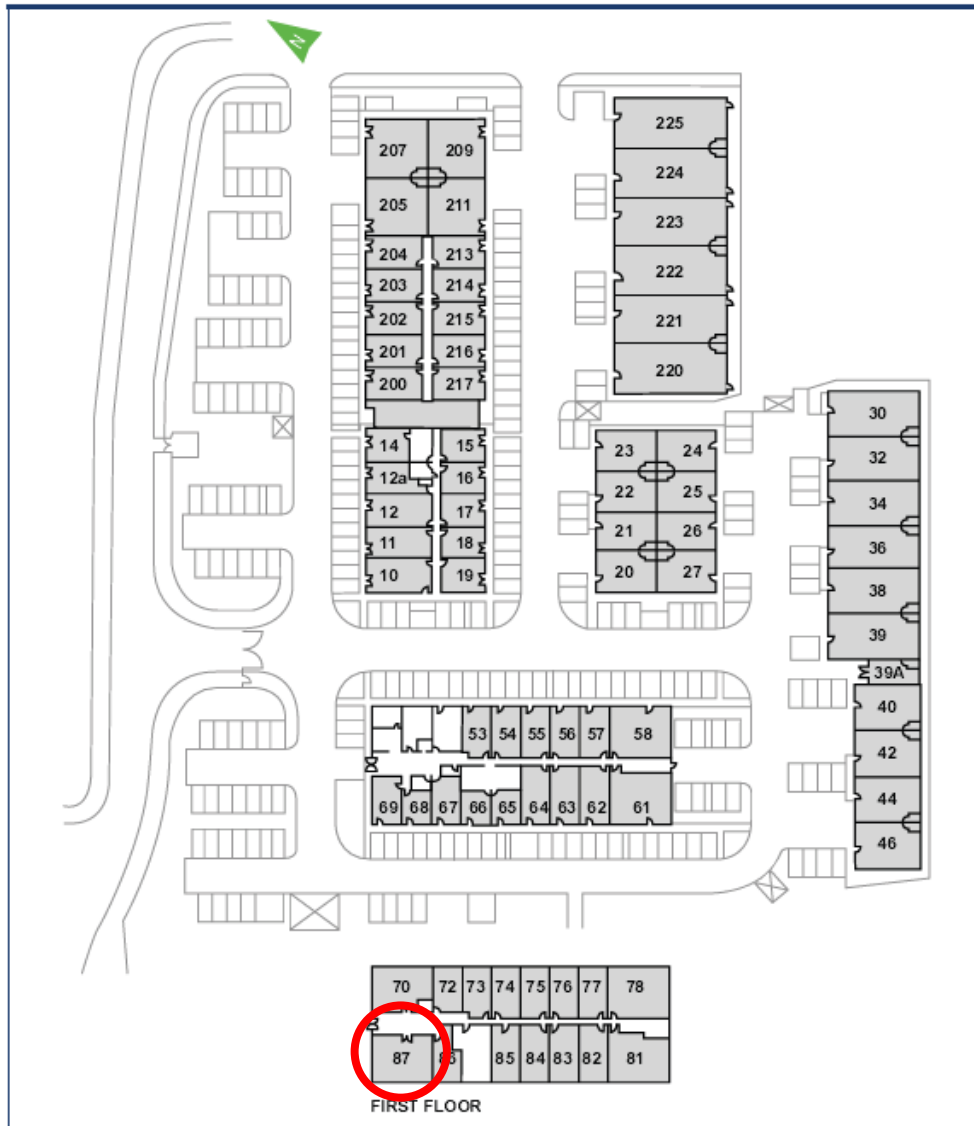

# Waterhouse Business Centre

First Floor - Unit 87  
75.3 sq m (810 sq ft)\*

# Waterhouse Business Centre

**First Floor - Unit 87**  
75.3 sq m (810 sq ft)\*