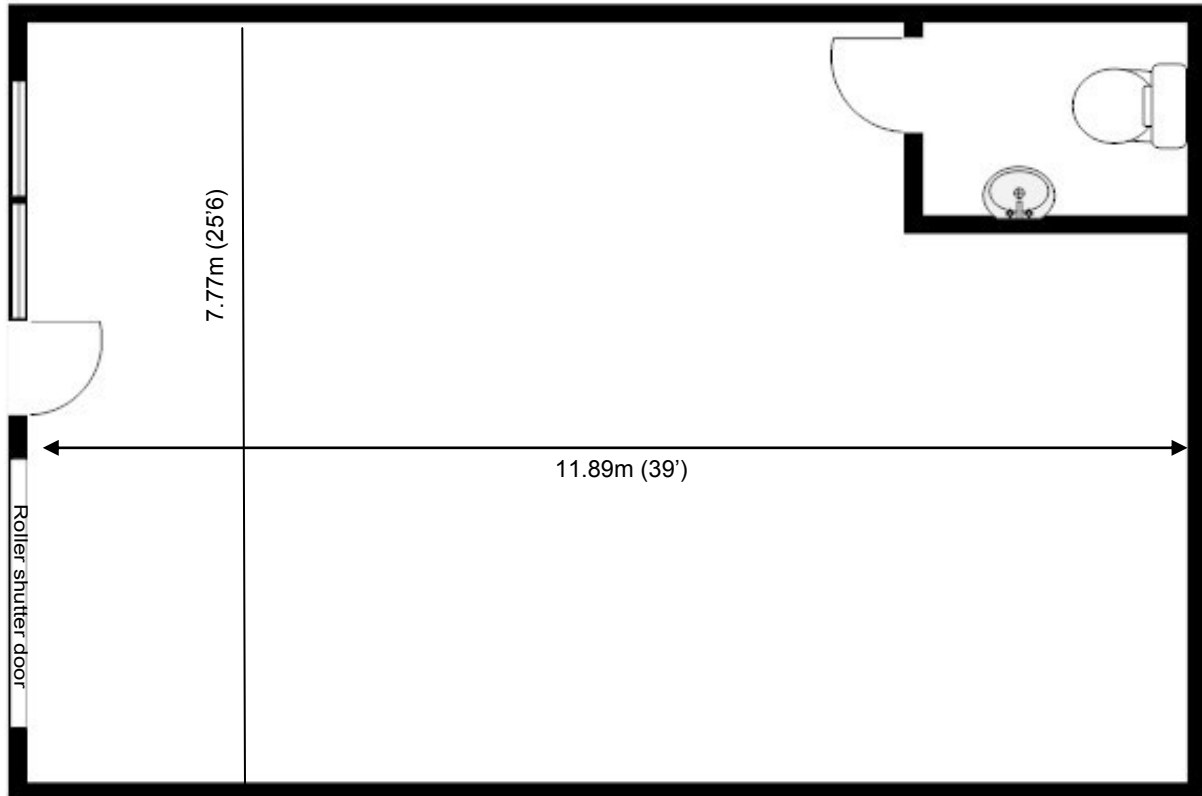

# Capital Business Centre

Ground Floor—Unit 40  
92.5 m ( 996 sq ft)\*

**Capital Business Centre**  
22 Carlton Road  
South Croydon  
Surrey CR2 0BS

\*Approximate Measurements

Not to scale

Space for growing businesses

# Capital Business Centre

Ground Floor—Unit 40  
92.5 m ( 996 sq ft)\*