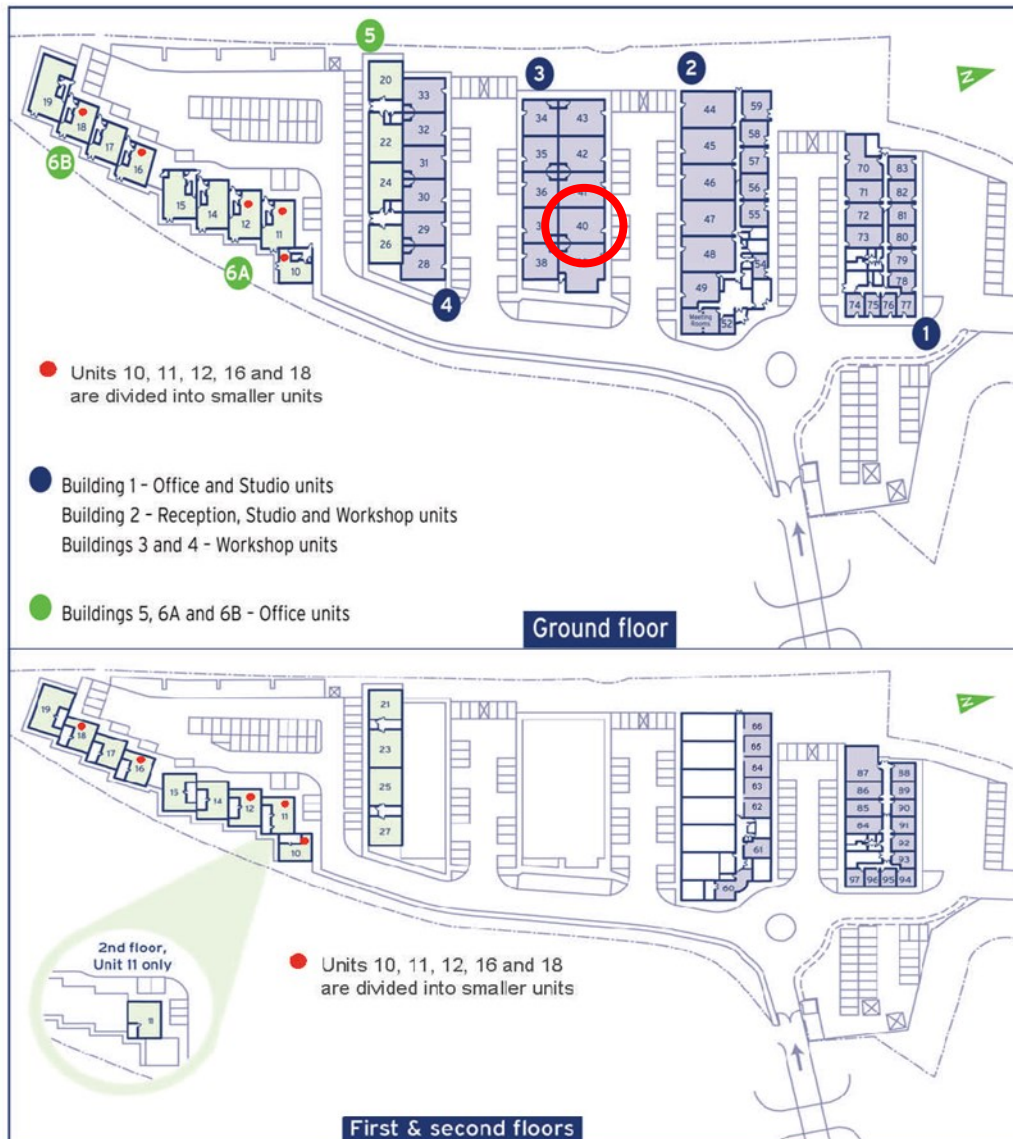

# Capital Business Centre

Ground Floor—Unit 40  
92.5 m ( 996 sq ft)\*

**Capital Business Centre**  
22 Carlton Road  
South Croydon  
Surrey CR2 0BS

\*Approximate Measurements

Not to scale

Space for growing businesses

# Capital Business Centre

Ground Floor—Unit 40  
92.5 m ( 996 sq ft)\*