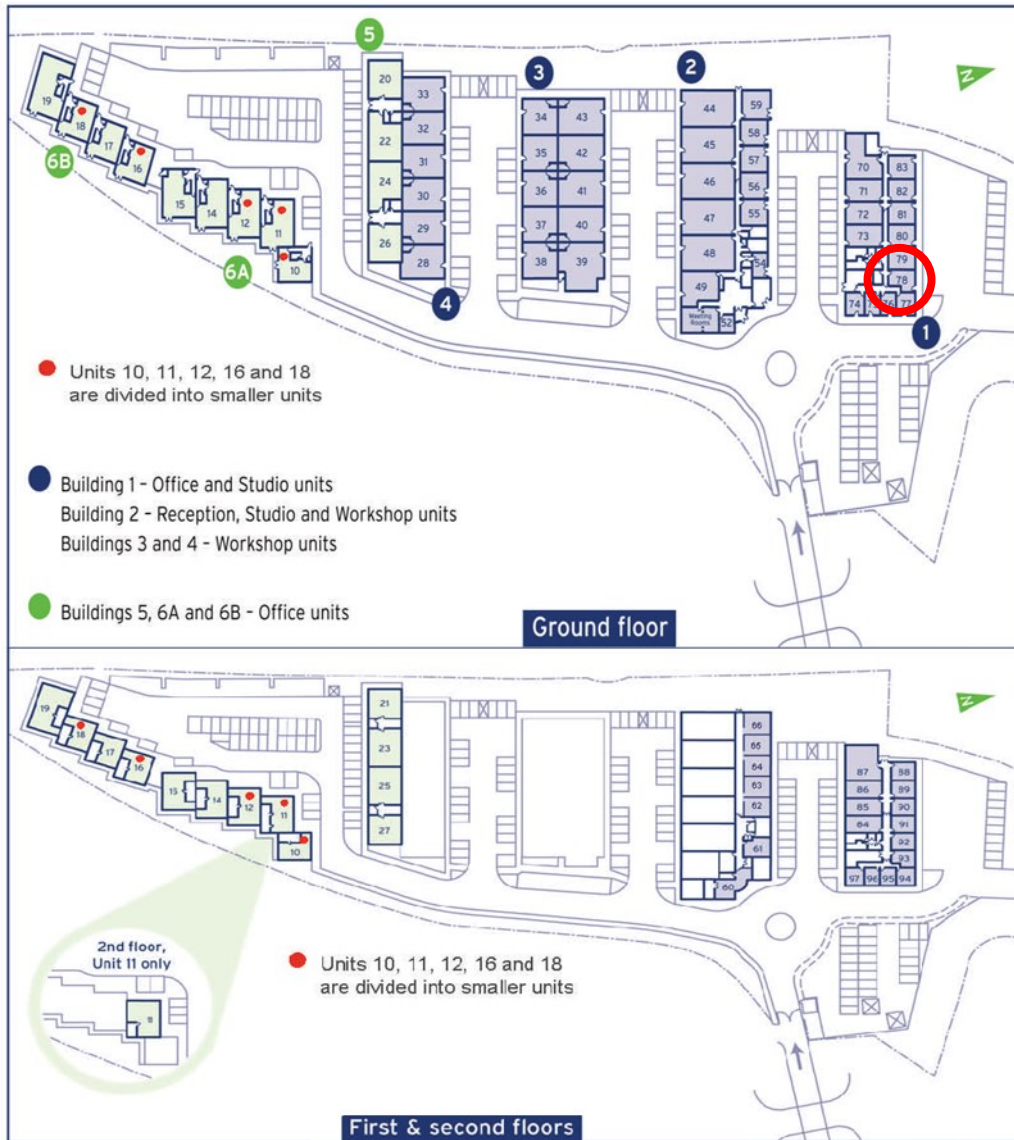

Capital Business Centre

Ground Floor—Unit 78
27.7 sq m (298.4 sq ft)*

Capital Business Centre
22 Carlton Road
South Croydon
Surrey CR2 0BS

*Approximate Measurements

Not to scale

Space for growing businesses

www.capitalspace.co.uk

Capital Business Centre

Ground Floor—Unit 78
27.7 sq m (298.4 sq ft)*

Additional Information

We are happy to provide further details and answer any questions.
Please contact our Centre Manager on 020 8916 2000.