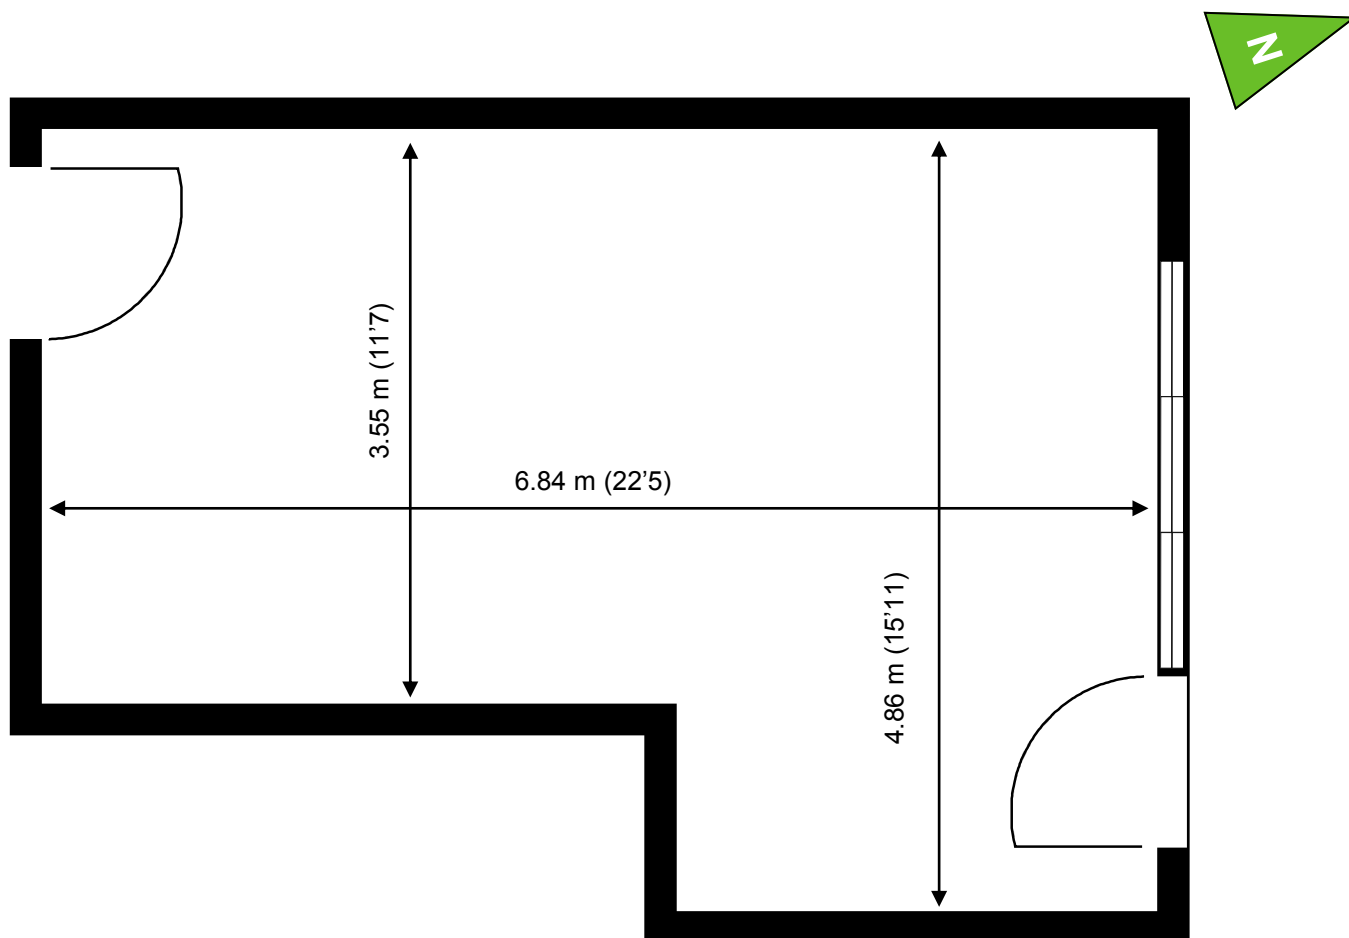

Capital Business Centre

Ground Floor—Unit 78
27.7 sq m (298.4 sq ft)*

Capital Business Centre
22 Carlton Road
South Croydon
Surrey CR2 0BS

*Approximate Measurements

Not to scale

Space for growing businesses

www.capitalspace.co.uk

Capital Business Centre

Ground Floor—Unit 78
27.7 sq m (298.4 sq ft)*

Additional Information

We are happy to provide further details and answer any questions.
Please contact our Centre Manager on 020 8916 2000.