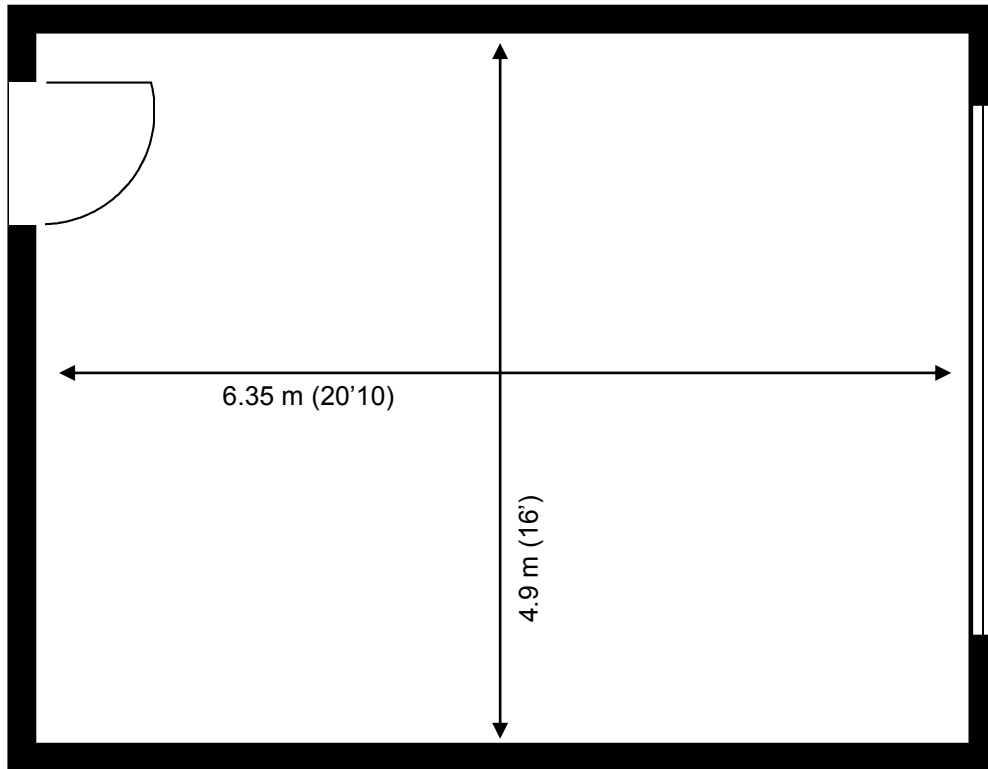

Capital Business Centre

First Floor—Unit 90
31 sq m (335 sq ft)*

Capital Business Centre
22 Carlton Road
South Croydon
Surrey CR2 0BS

*Approximate Measurements
Not to scale

Space for growing businesses

www.capitalspace.co.uk