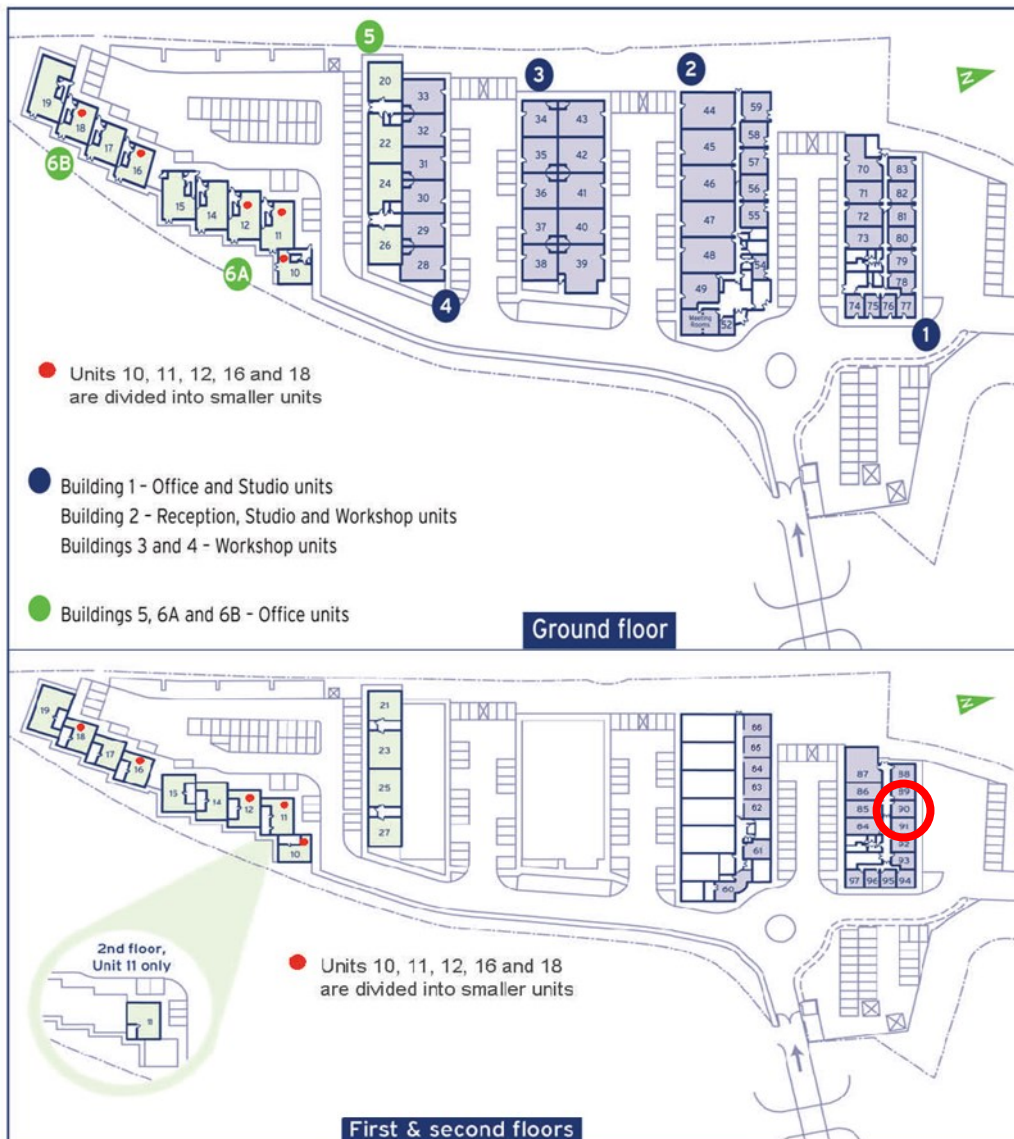

Capital Business Centre

First Floor—Unit 90
31 sq m (335 sq ft)*

Capital Business Centre
22 Carlton Road
South Croydon
Surrey CR2 0BS

*Approximate Measurements
Not to scale

Space for growing businesses

www.capitalspace.co.uk

Capital Business Centre

First Floor—Unit 90

31 sq m (335 sq ft)*

Additional Information

We are happy to provide further details and answer any questions. Please contact our Centre Manager on 020 8916 2000.