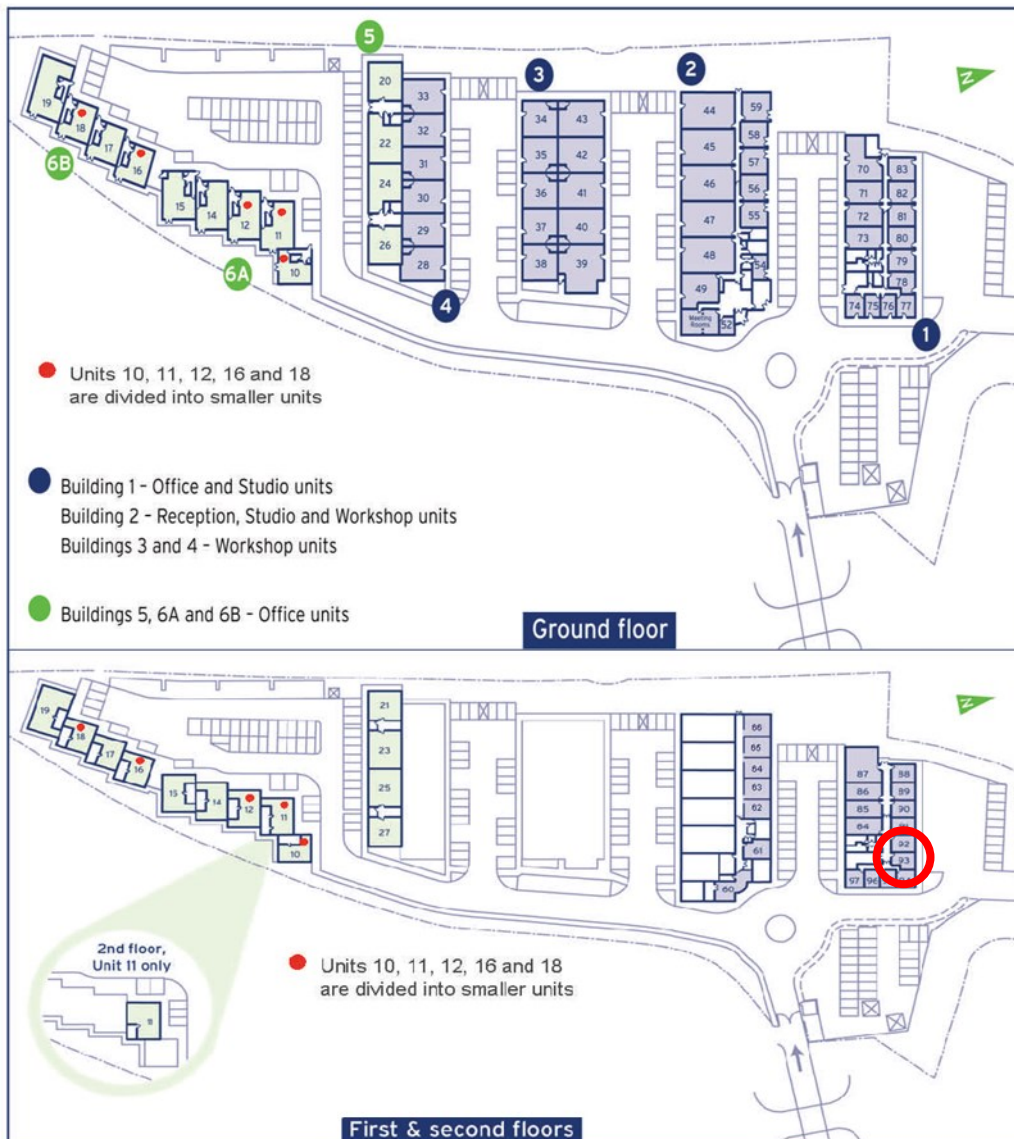

# Capital Business Centre

First Floor—Unit 93  
27.1 sq m (292 sq ft)\*

**Capital Business Centre**  
22 Carlton Road  
South Croydon  
Surrey CR2 0BS

\*Approximate Measurements

Not to scale

Space for growing businesses

# Capital Business Centre

First Floor—Unit 93  
27.1 sq m (292 sq ft)\*