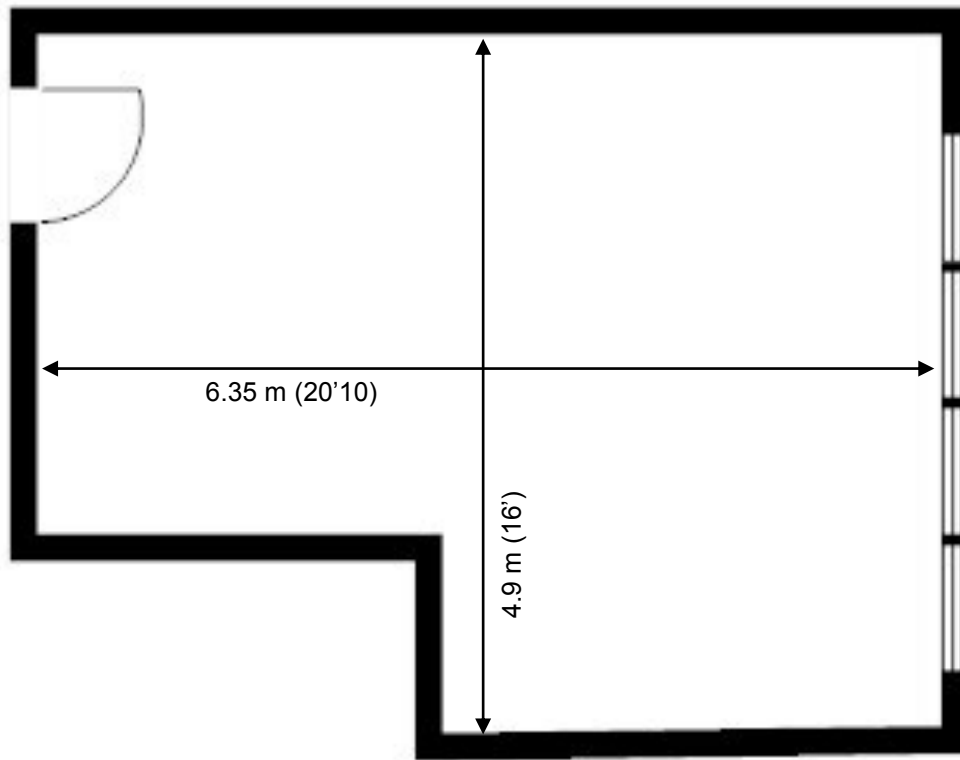

# Capital Business Centre

First Floor—Unit 93  
27.1 sq m (292 sq ft)\*

**Capital Business Centre**  
22 Carlton Road  
South Croydon  
Surrey CR2 0BS

\*Approximate Measurements

Not to scale

Space for growing businesses

# Capital Business Centre

First Floor—Unit 93  
27.1 sq m (292 sq ft)\*