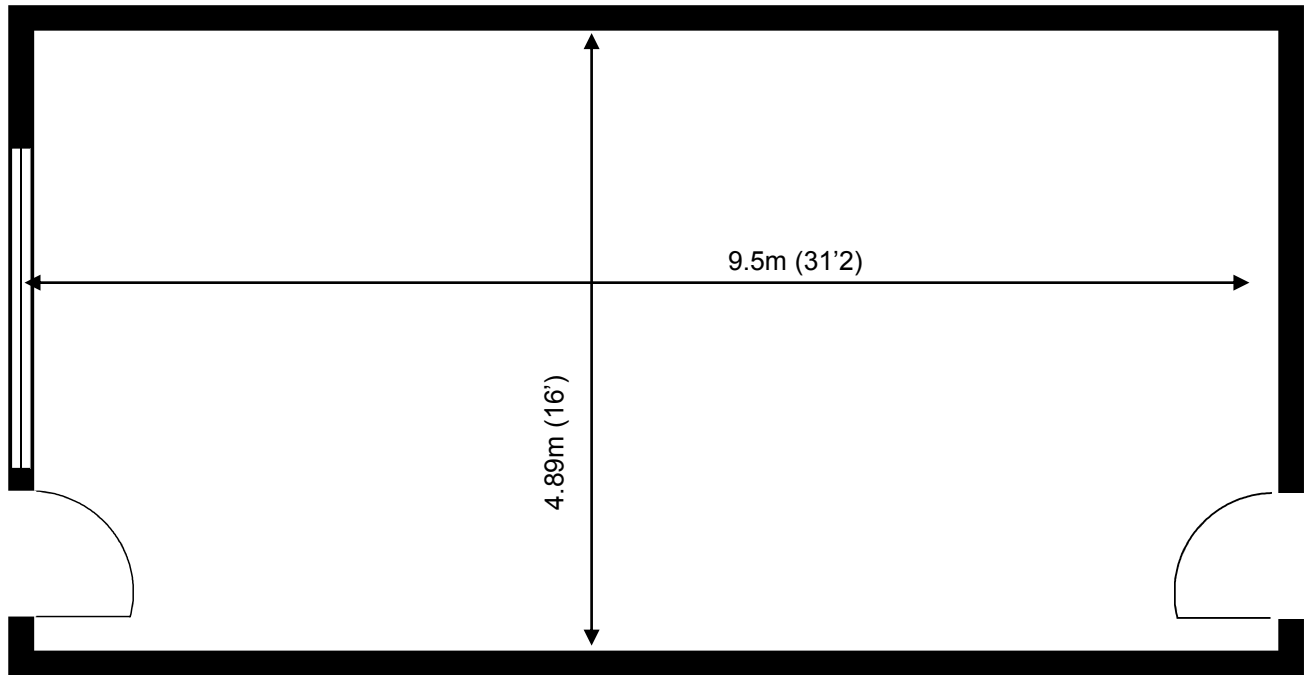

Capital Business Centre

Ground Floor—Unit 73

46.1 sq m (497 sq ft)*

Capital Business Centre
22 Carlton Road
South Croydon
Surrey CR2 0BS

*Approximate Measurements

Not to scale

Space for growing businesses

www.capitalspace.co.uk

Capital Business Centre

Ground Floor—Unit 73

46.1 sq m (497 sq ft)*

Additional Information

We are happy to provide further details and answer any questions.
Please contact our Centre Manager on 020 8916 2000.