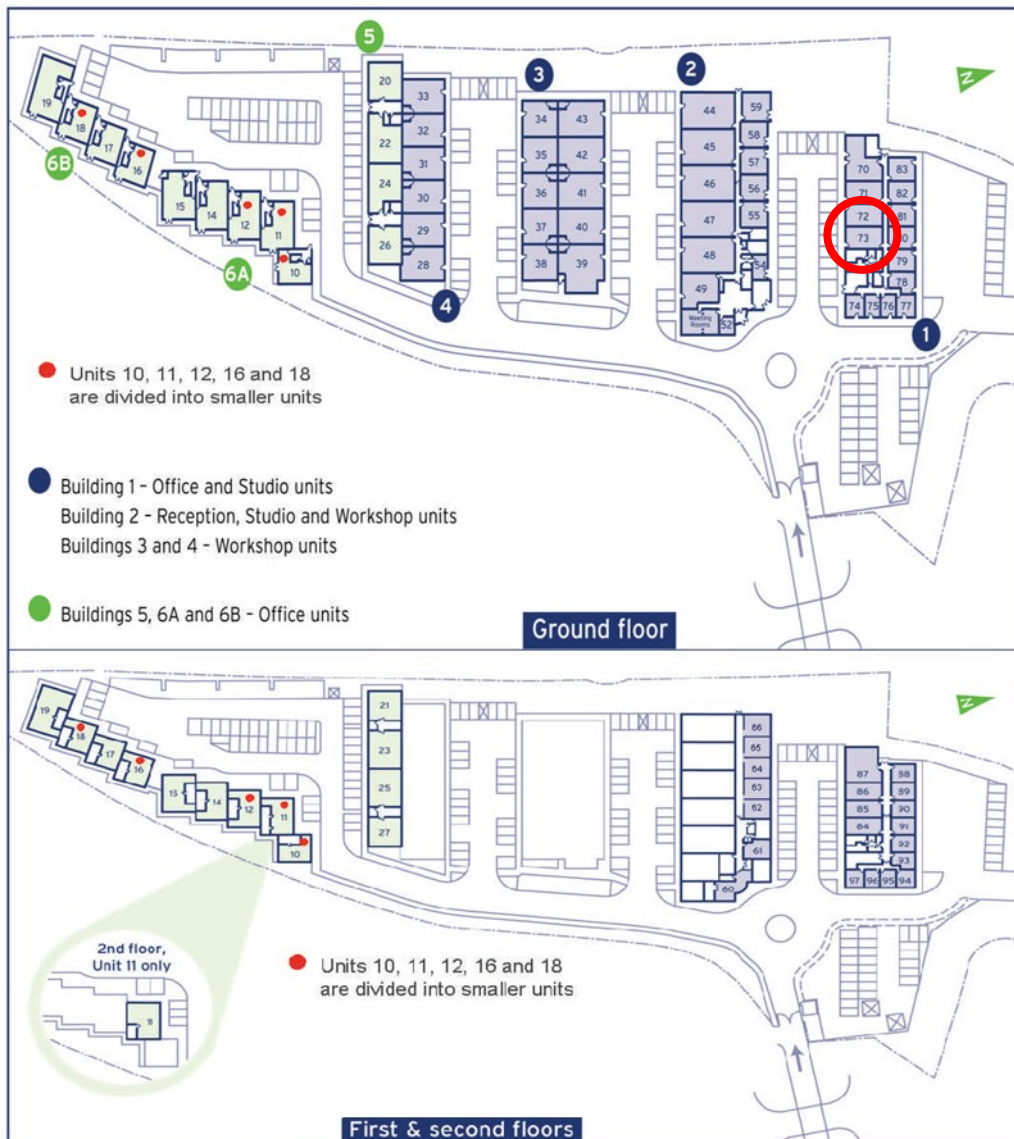

Capital Business Centre

Ground Floor—Unit 73

46.1 sq m (497 sq ft)*

Capital Business Centre
22 Carlton Road
South Croydon
Surrey CR2 0BS

*Approximate Measurements

Not to scale

Space for growing businesses

www.capitalspace.co.uk

Capital Business Centre

Ground Floor—Unit 73

46.1 sq m (497 sq ft)*

Additional Information

We are happy to provide further details and answer any questions.
Please contact our Centre Manager on 020 8916 2000.