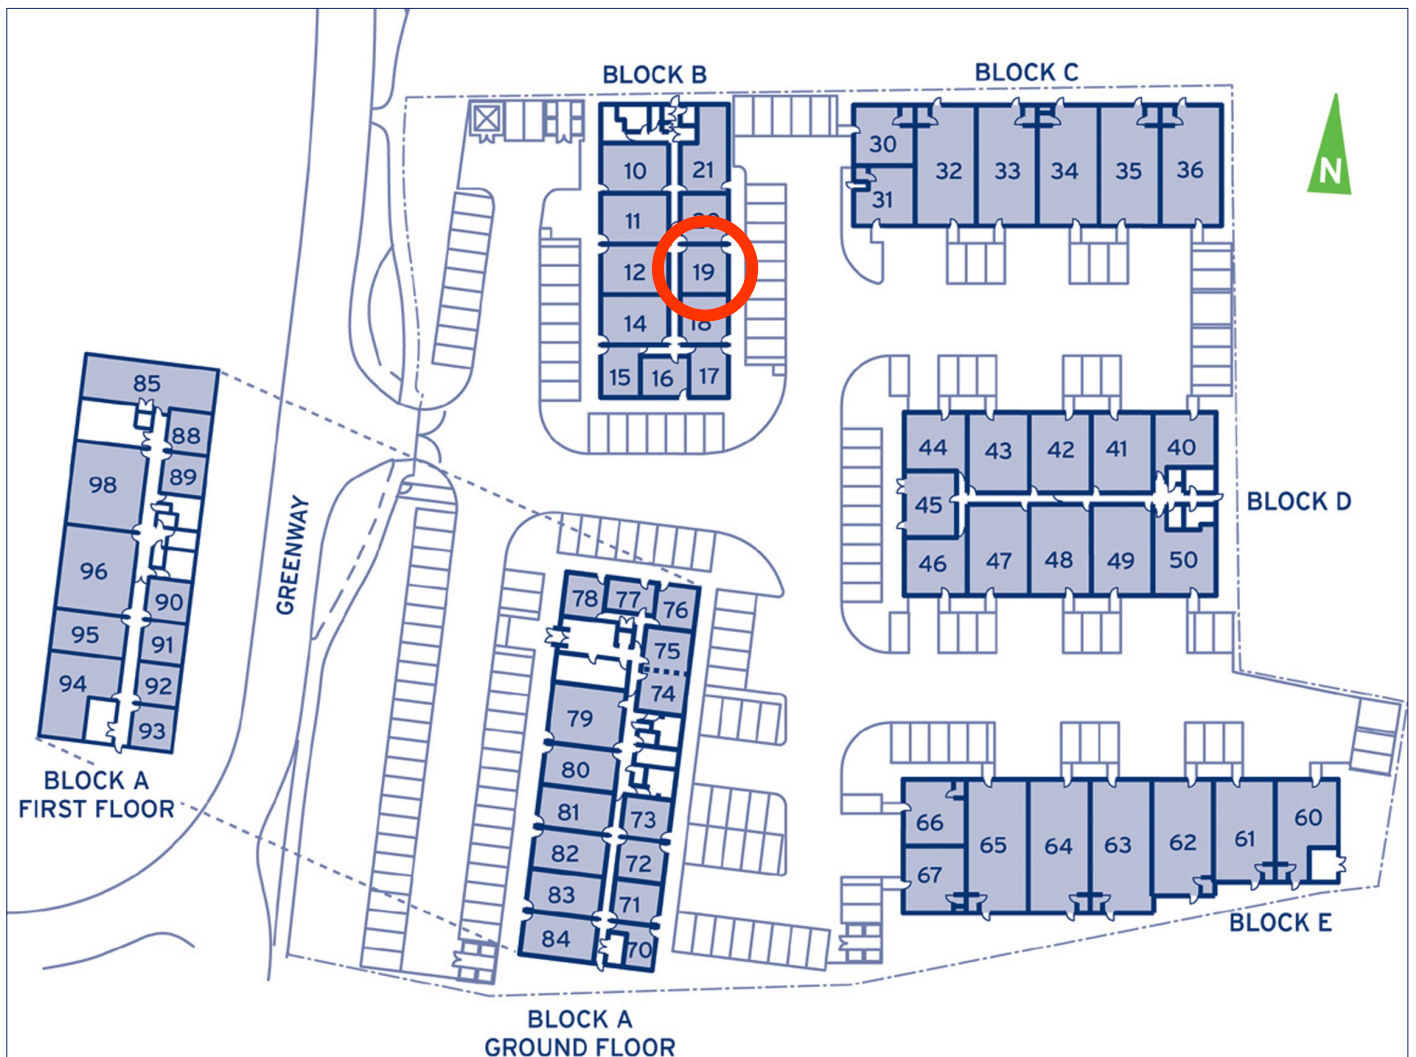

Greenway Business Centre

Unit 19

36 sq m (387 sq ft)*

Greenway Business Centre

Harlow Business Park
Essex CM19 5QE

01279 408100

*Approximate Measurements

Not to scale

Space for growing businesses

www.capitalspace.co.uk

Greenway Business Centre

Unit 19

36 sq m (387 sq ft)*

ADDITIONAL INFORMATION

Greenway Business Centre
Harlow Business Park
Essex CM19 5QE
01279 408100

*Approximate Measurements