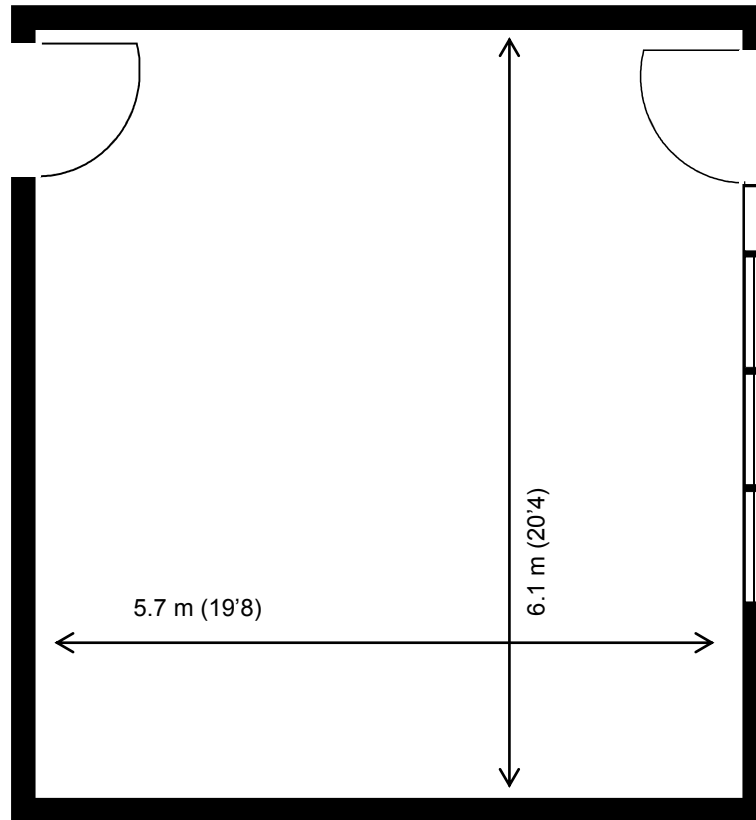

Greenway Business Centre

Unit 19

36 sq m (387 sq ft)*

Greenway Business Centre

Harlow Business Park
Essex CM19 5QE

01279 408100

*Approximate Measurements

Not to scale

Space for growing businesses

www.capitalspace.co.uk

Greenway Business Centre

Unit 19

36 sq m (387 sq ft)*

ADDITIONAL INFORMATION

Greenway Business Centre
Harlow Business Park
Essex CM19 5QE
01279 408100

*Approximate Measurements