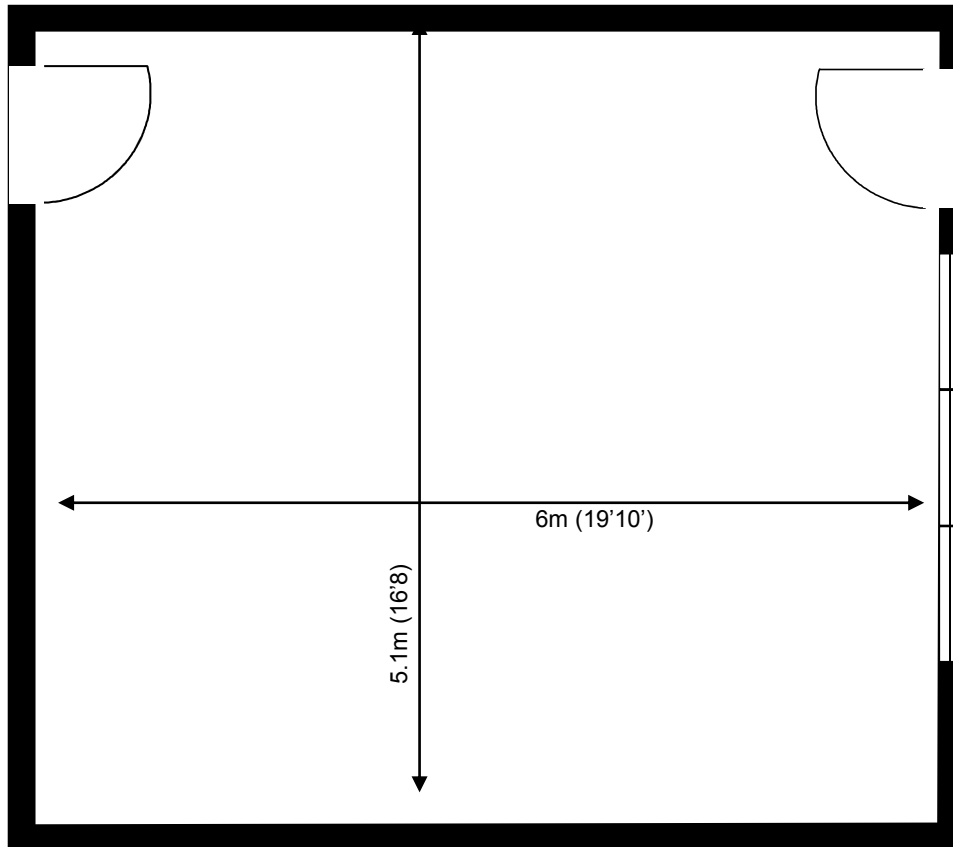

Greenway Business Centre

Ground Floor—Unit 72
(29.3 sq m (315 sq ft))*

Greenway Business Centre
Harlow Business Park
Essex CM19 5QE
01279 408100

*Approximate Measurements
Not to scale

Space for growing businesses

www.capitalspace.co.uk

Greenway Business Centre

Ground Floor—Unit 72
(29.3 sq m (315 sq ft))*

ADDITIONAL INFORMATION

Greenway Business Centre
Harlow Business Park
Essex CM19 5QE
01279 408100

*Approximate Measurements