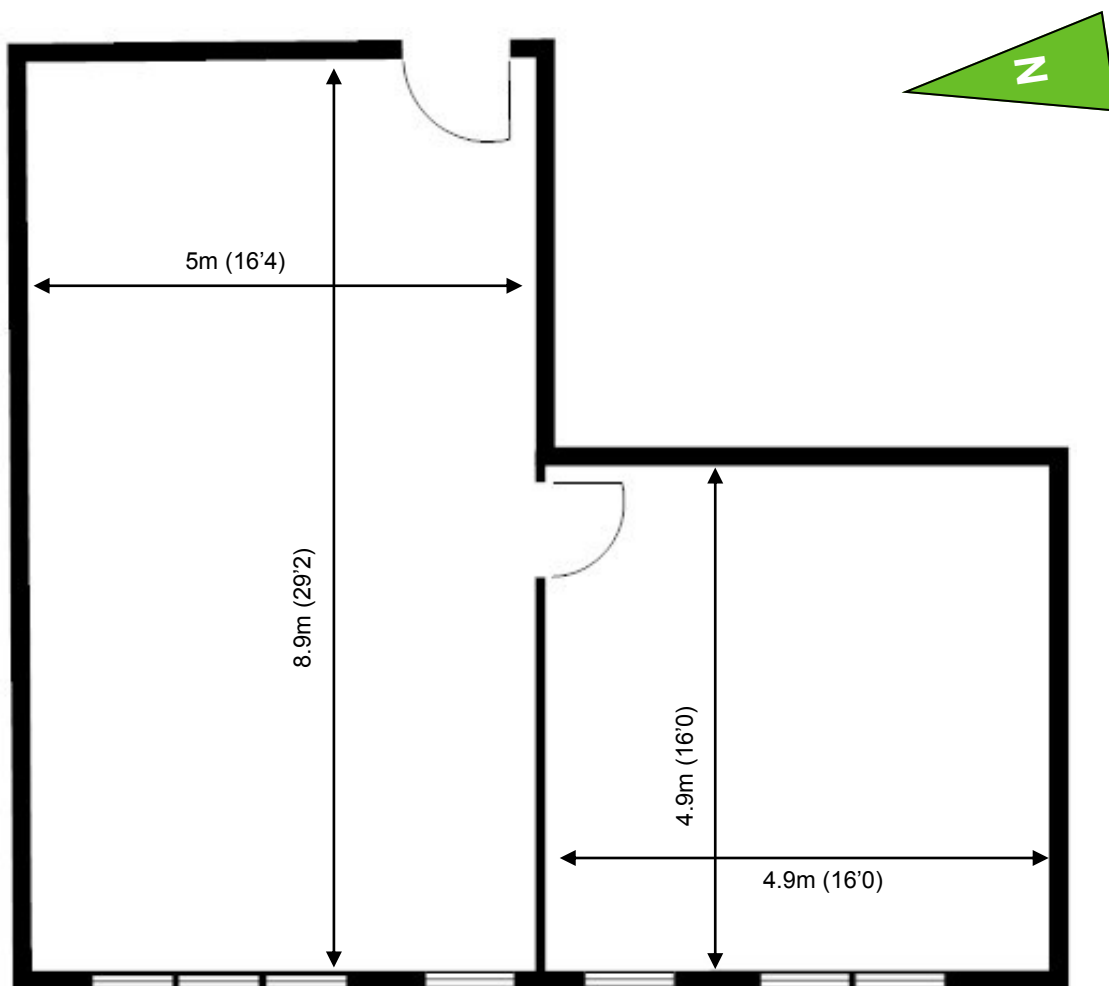

# Greenway Business Centre

First Floor—Unit 94  
(72.3sq m (778 sq ft))\*

**Greenway Business Centre**  
Harlow Business Park  
Essex CM19 5QE  
01279 408100

\*Approximate Measurements  
Not to scale

Space for growing businesses

# Greenway Business Centre

First Floor—Unit 94  
(72.3sq m (778 sq ft))\*