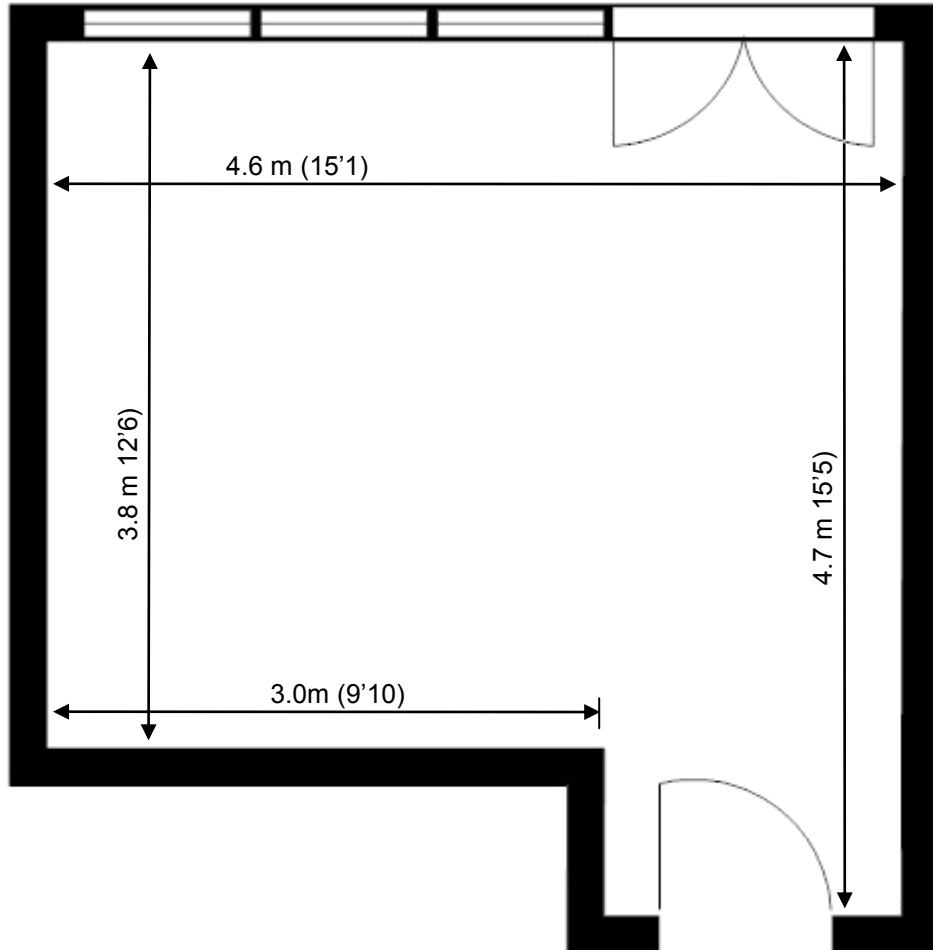

Loughton Seedbed Centre

Unit B10

23.2sq m (250 sq ft)*

Loughton Seedbed Centre

Langston Road
Loughton
Essex IG10 3TQ

*Approximate Measurements

Not to scale

Space for growing businesses

www.capitalspace.co.uk

Loughton Seedbed Centre

Unit B10

23.2sq m (250 sq ft)*

Additional Information

We are happy to provide further details and answer any questions. Please contact our Centre Manager on 0208 787 7000.