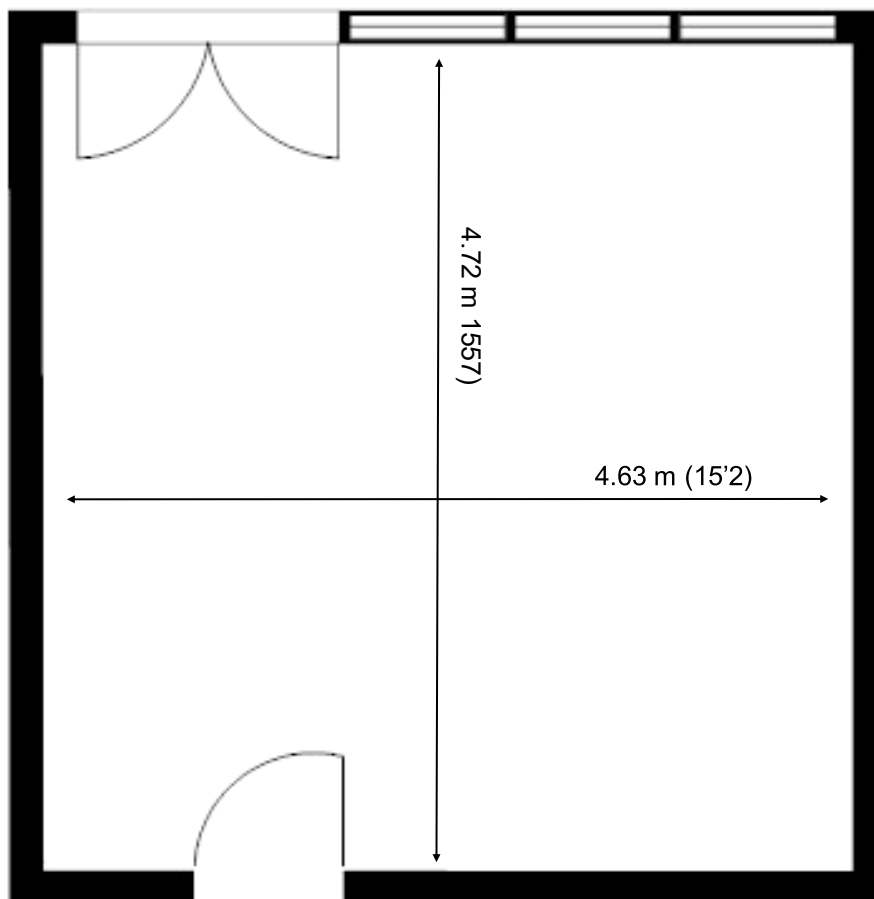

# Loughton Seedbed Centre

Unit B5

21.8sq m (235 sq ft)\*

**Loughton Seedbed Centre**  
Langston Road  
Loughton  
Essex IG10 3TQ

\*Approximate Measurements  
Not to scale

Space for growing businesses

[www.capitalspace.co.uk](http://www.capitalspace.co.uk)

# Loughton Seedbed Centre

Unit B5

21.8sq m (235 sq ft)\*

\*Approximate Measurements

Not to scale