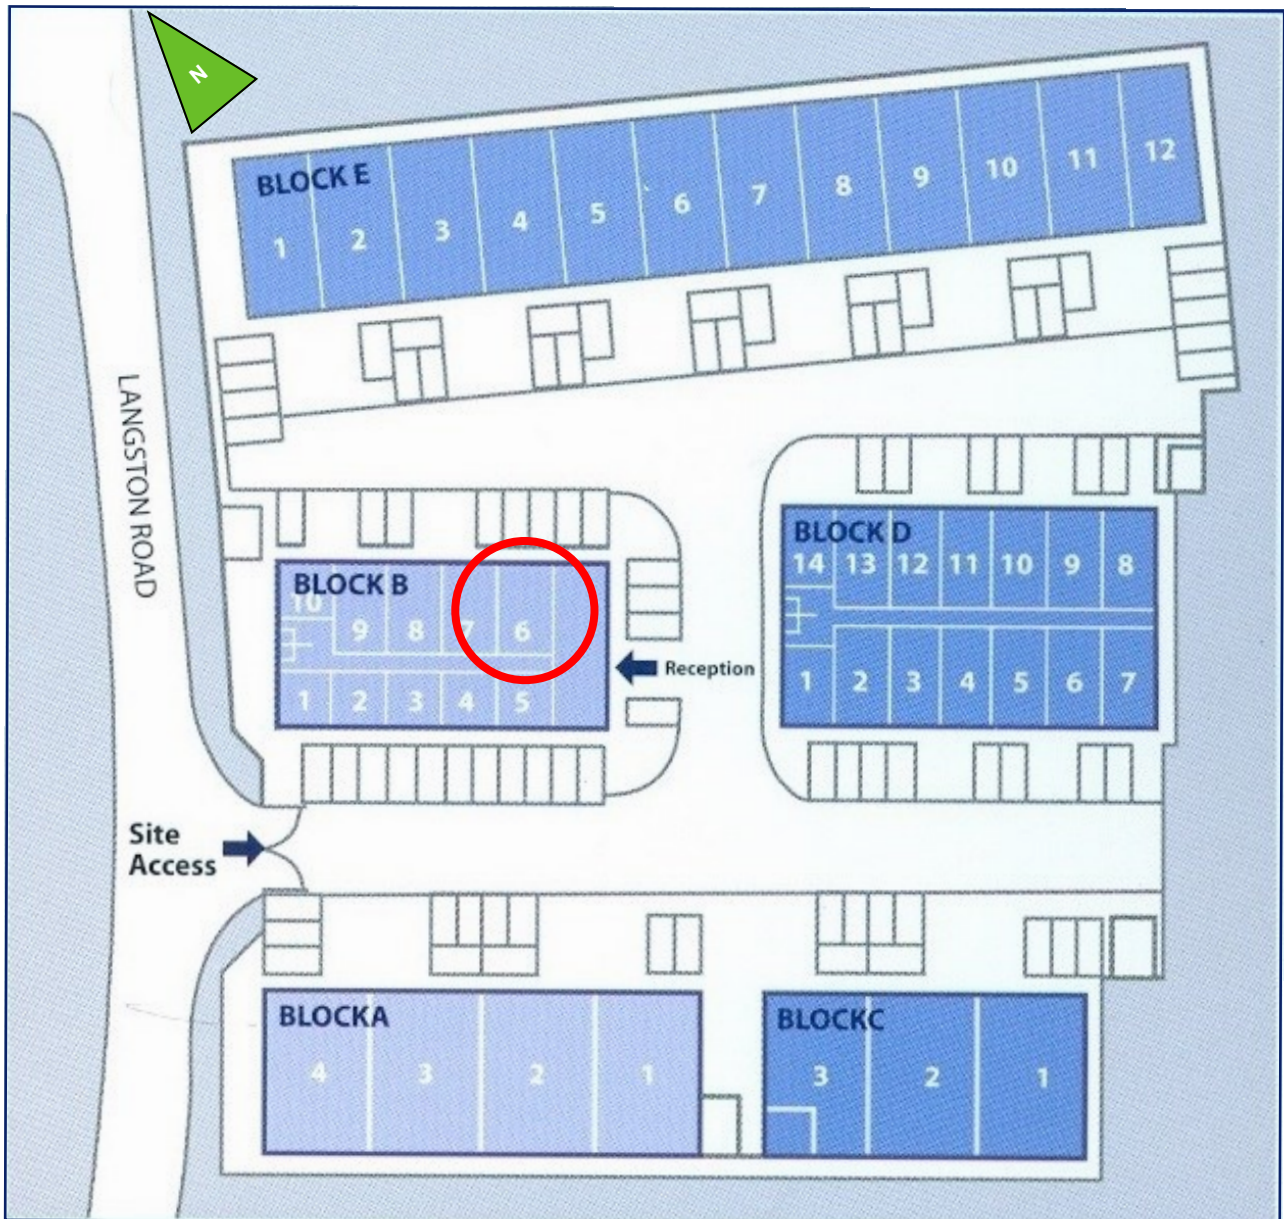

Loughton Seedbed Centre

Unit B6

38.3sq m (412 sq ft)*

Loughton Seedbed Centre
Langston Road
Loughton
Essex IG10 3TQ

*Approximate Measurements

Not to scale

Space for growing businesses

www.capitalspace.co.uk

Loughton Seedbed Centre

Unit B6

38.3sq m (412 sq ft)*

Additional Information

We are happy to provide further details and answer any questions. Please contact our Centre Manager on 0208 787 7000.

Loughton Seedbed Centre
Langston Road
Loughton
Essex IG10 3TQ

*Approximate Measurements

Not to scale