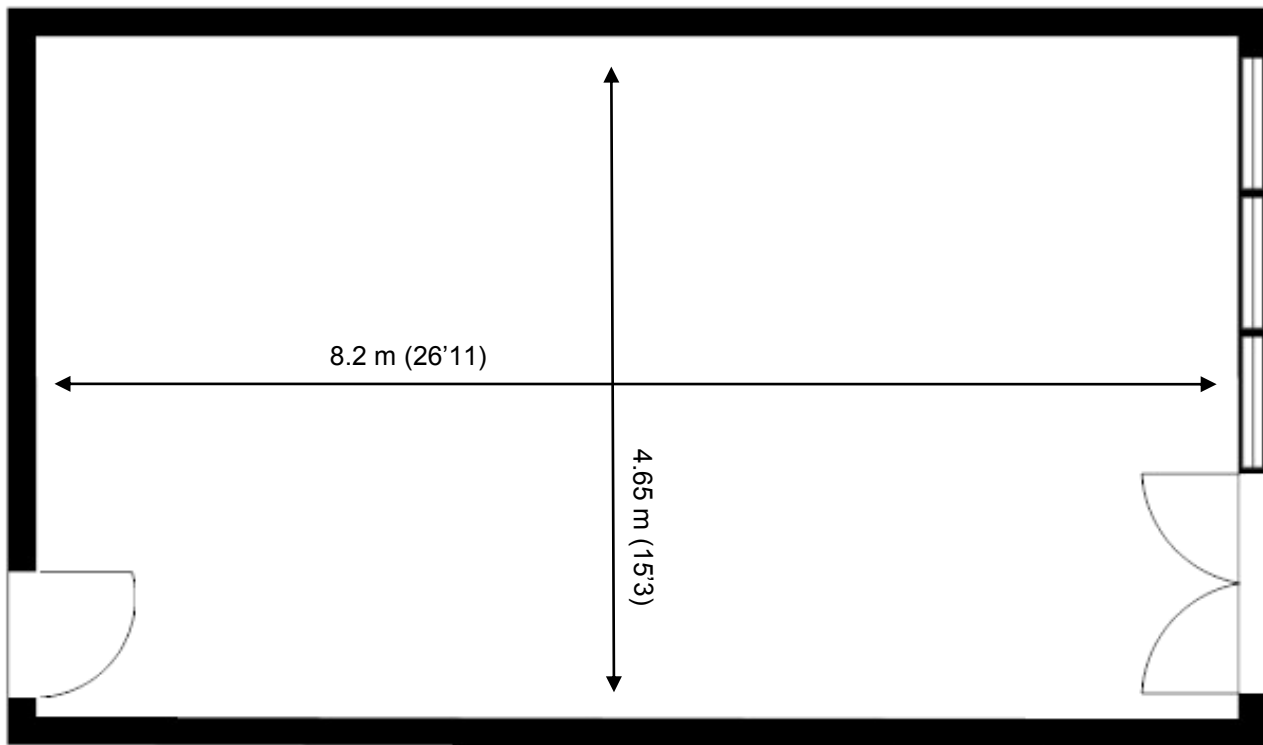

Loughton Seedbed Centre

Unit B6

38.3sq m (412 sq ft)*

Loughton Seedbed Centre
Langston Road
Loughton
Essex IG10 3TQ

*Approximate Measurements

Not to scale

Space for growing businesses

www.capitalspace.co.uk

Loughton Seedbed Centre

Unit B6

38.3sq m (412 sq ft)*

Additional Information

We are happy to provide further details and answer any questions. Please contact our Centre Manager on 0208 787 7000.

Loughton Seedbed Centre
Langston Road
Loughton
Essex IG10 3TQ

*Approximate Measurements

Not to scale