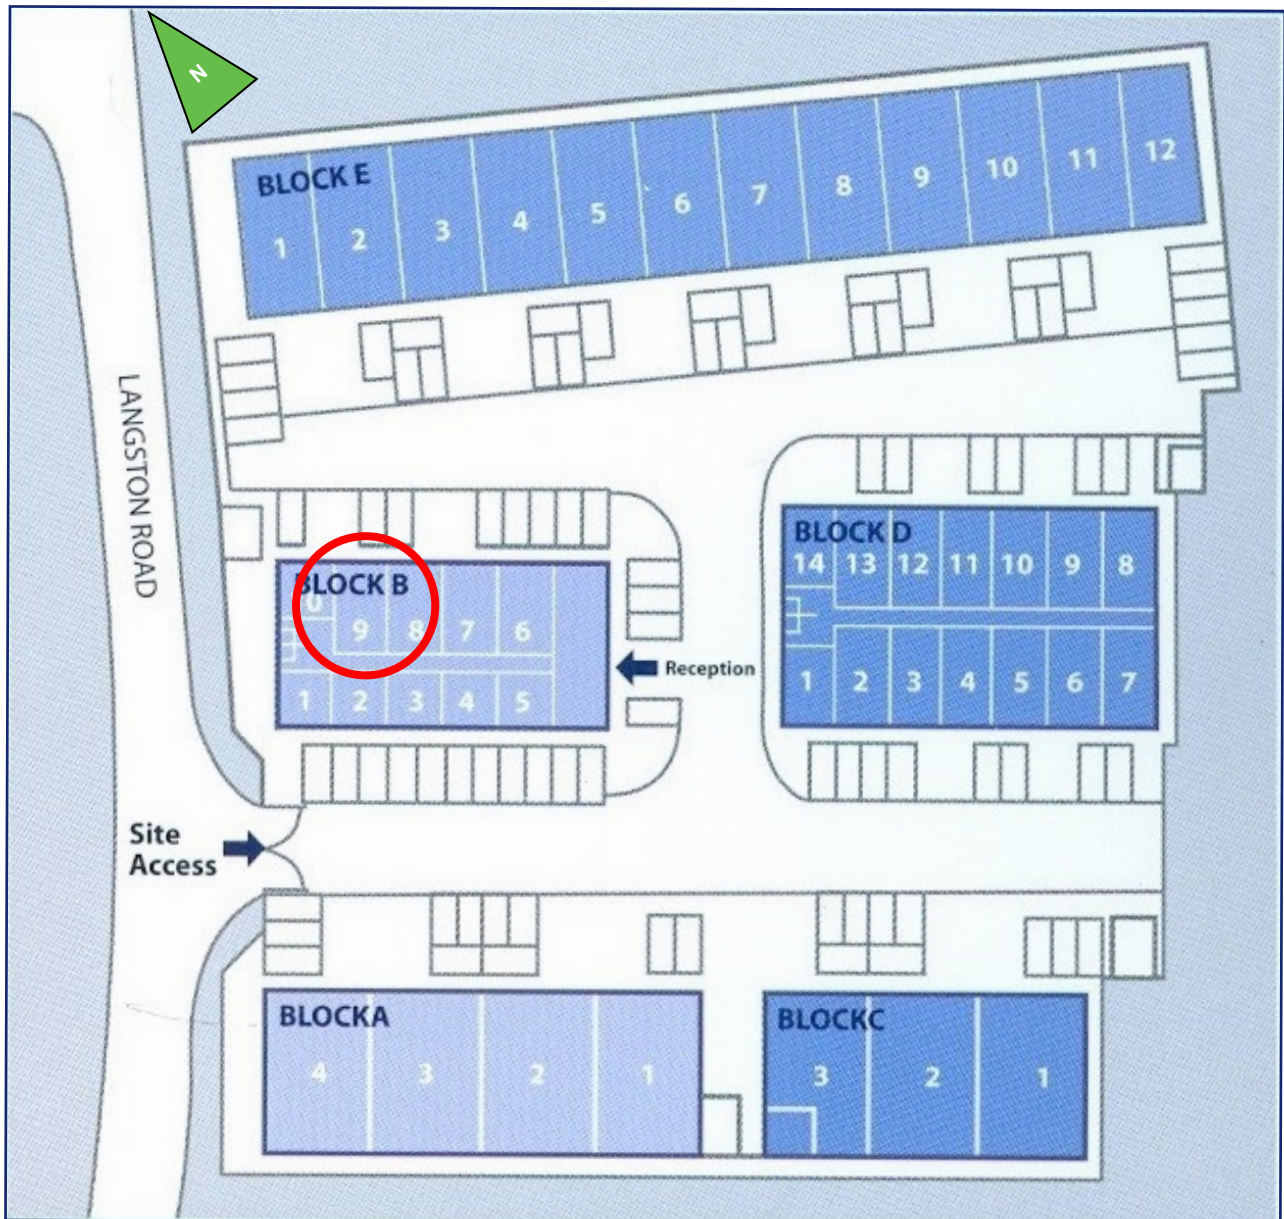

Loughton Seedbed Centre

Unit B9

38.3sq m (412 sq ft)*

Loughton Seedbed Centre
Langston Road
Loughton
Essex IG10 3TQ

*Approximate Measurements
Not to scale

Space for growing businesses

www.capitalspace.co.uk

Loughton Seedbed Centre

Unit B9

38.3sq m (412 sq ft)*

Additional Information

We are happy to provide further details and answer any questions. Please contact our Centre Manager on 0208 787 7000.

Loughton Seedbed Centre
Langston Road
Loughton
Essex IG10 3TQ

*Approximate Measurements

Not to scale