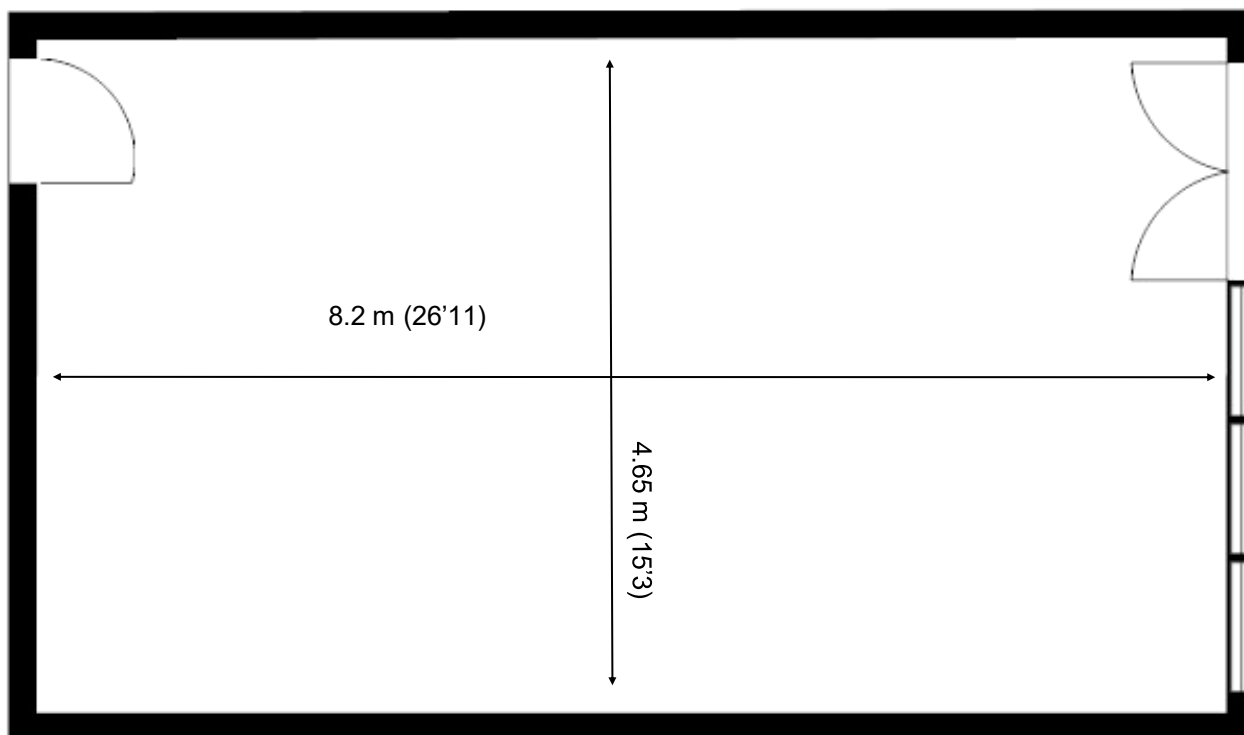

Loughton Seedbed Centre

Unit B9

38.3sq m (412 sq ft)*

Loughton Seedbed Centre
Langston Road
Loughton
Essex IG10 3TQ

*Approximate Measurements
Not to scale

Space for growing businesses

www.capitalspace.co.uk

Loughton Seedbed Centre

Unit B9

38.3sq m (412 sq ft)*

Additional Information

We are happy to provide further details and answer any questions. Please contact our Centre Manager on 0208 787 7000.

Loughton Seedbed Centre
Langston Road
Loughton
Essex IG10 3TQ

*Approximate Measurements

Not to scale