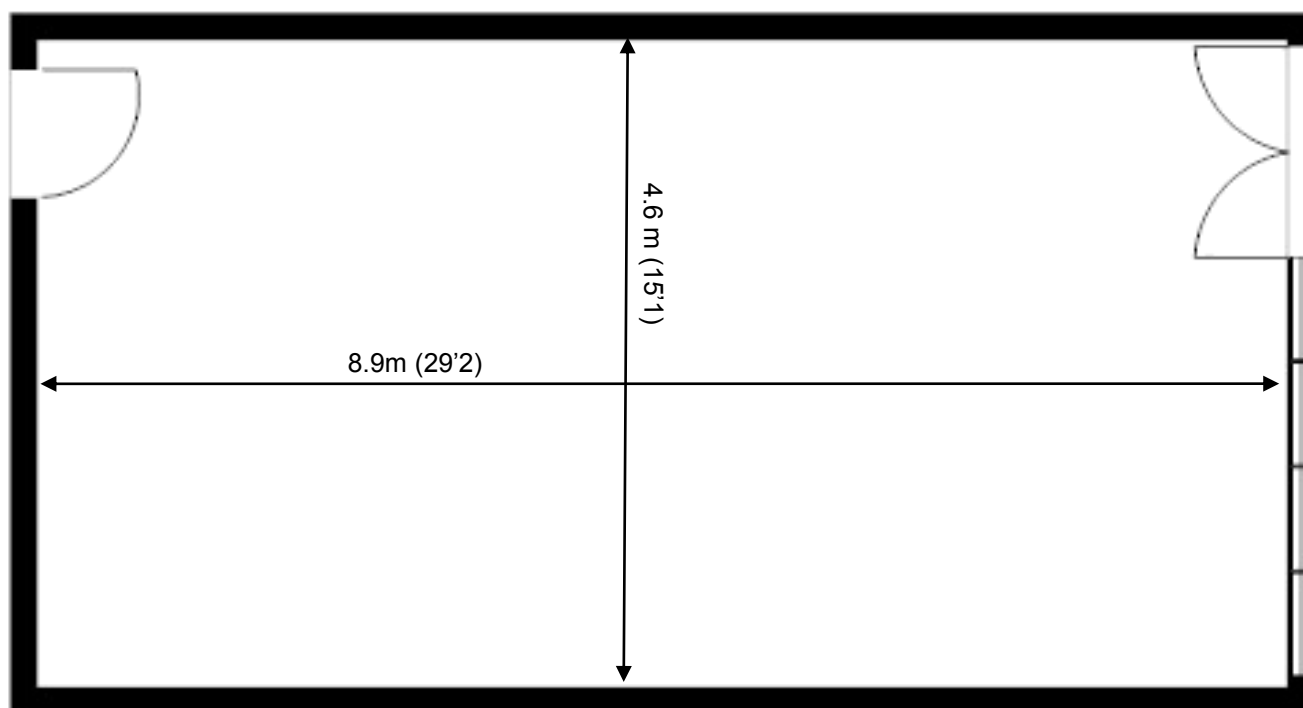

Loughton Seedbed Centre

Unit D11

41.8sq m (450 sq ft)*

Loughton Seedbed Centre
Langston Road
Loughton
Essex IG10 3TQ

*Approximate Measurements

Not to scale

Space for growing businesses

www.capitalspace.co.uk

Loughton Seedbed Centre

Unit D11

41.8sq m (450 sq ft)*

Additional Information

We are happy to provide further details and answer any questions. Please contact our Centre Manager on 0208 787 7000.

Loughton Seedbed Centre
Langston Road
Loughton
Essex IG10 3TQ

*Approximate Measurements

Not to scale