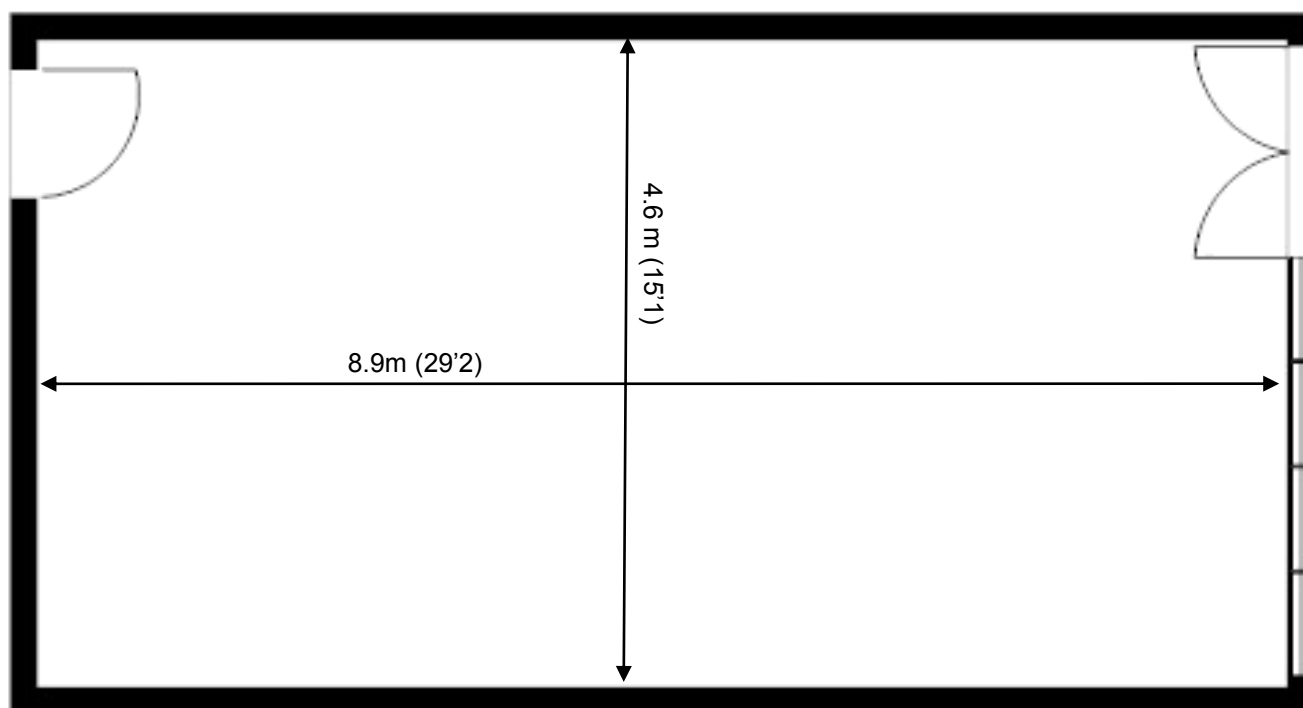

Loughton Seedbed Centre

Unit D13

41.8sq m (450 sq ft)*

Loughton Seedbed Centre
Langston Road
Loughton
Essex IG10 3TQ

*Approximate Measurements

Not to scale

Space for growing businesses

www.capitalspace.co.uk

Loughton Seedbed Centre

Unit D13

41.8sq m (450 sq ft)*

Additional Information

We are happy to provide further details and answer any questions. Please contact our Centre Manager on 0208 787 7000.

Loughton Seedbed Centre
Langston Road
Loughton
Essex IG10 3TQ

*Approximate Measurements

Not to scale