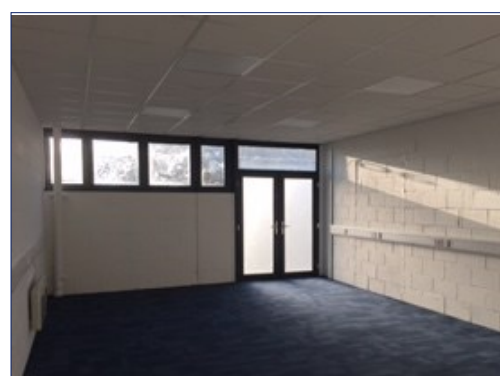

Loughton Seedbed Centre

Unit D6

41.8sq m (450 sq ft)*

Loughton Seedbed Centre
Langston Road
Loughton
Essex IG10 3TQ

*Approximate Measurements

Not to scale

Space for growing businesses

www.capitalspace.co.uk