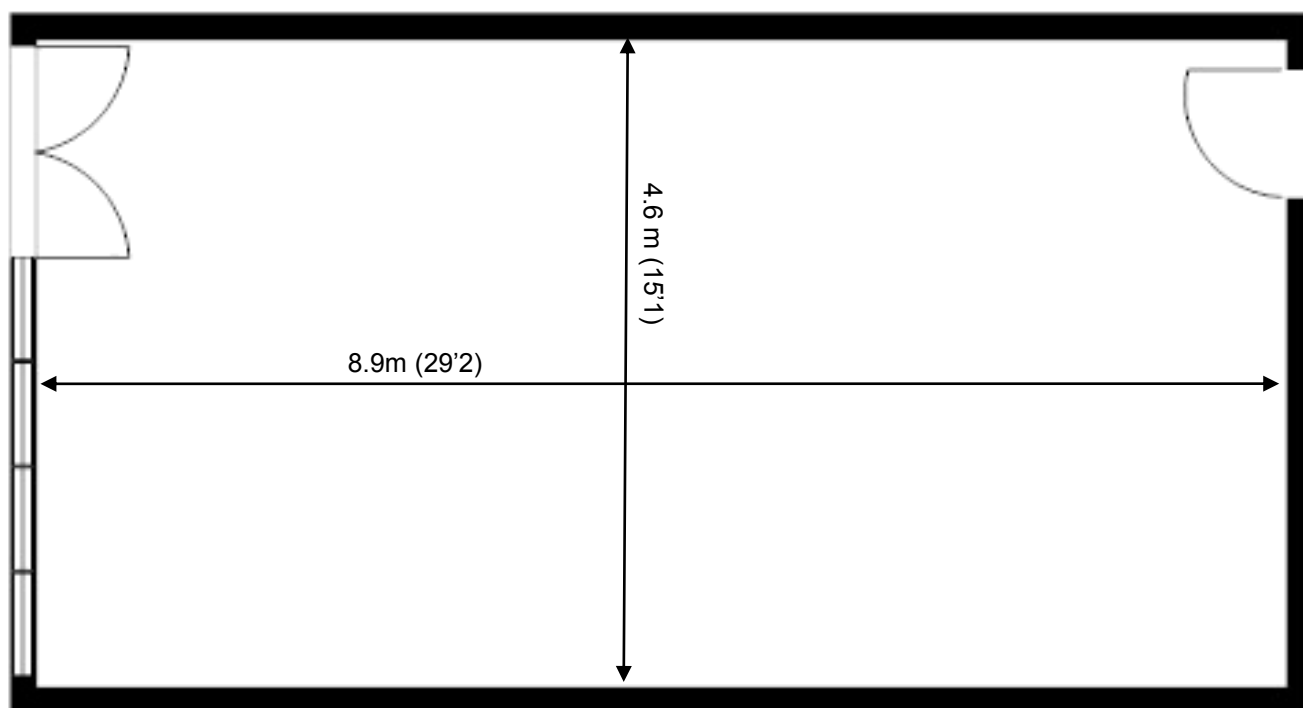

# Loughton Seedbed Centre

Unit D6

41.8sq m (450 sq ft)\*

**Loughton Seedbed Centre**  
Langston Road  
Loughton  
Essex IG10 3TQ

\*Approximate Measurements

Not to scale

Space for growing businesses

[www.capitalspace.co.uk](http://www.capitalspace.co.uk)

# Loughton Seedbed Centre

Unit D6

41.8sq m (450 sq ft)\*

\*Approximate Measurements

Not to scale