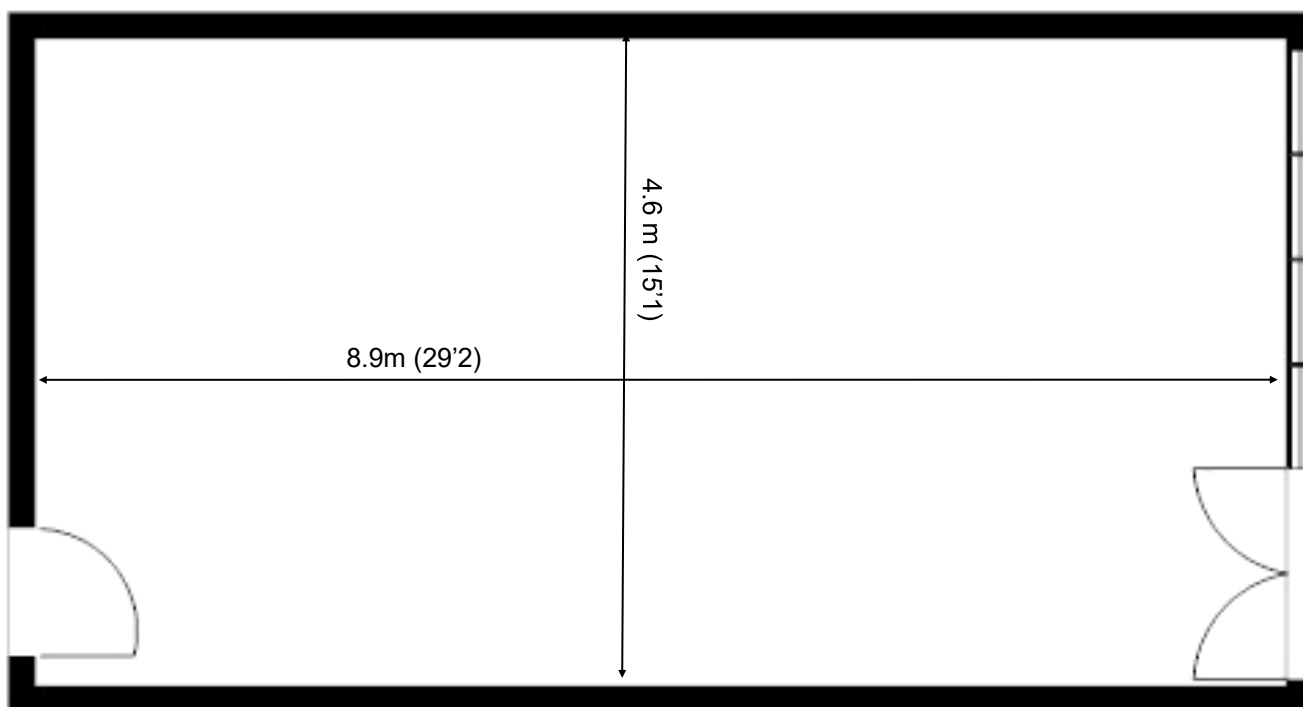

Loughton Seedbed Centre

Unit D8

41.8sq m (450 sq ft)*

Loughton Seedbed Centre
Langston Road
Loughton
Essex IG10 3TQ

*Approximate Measurements
Not to scale

Space for growing businesses

www.capitalspace.co.uk

Loughton Seedbed Centre

Unit D8

41.8sq m (450 sq ft)*

Additional Information

We are happy to provide further details and answer any questions. Please contact our Centre Manager on 0208 787 7000.

Loughton Seedbed Centre
Langston Road
Loughton
Essex IG10 3TQ

*Approximate Measurements

Not to scale