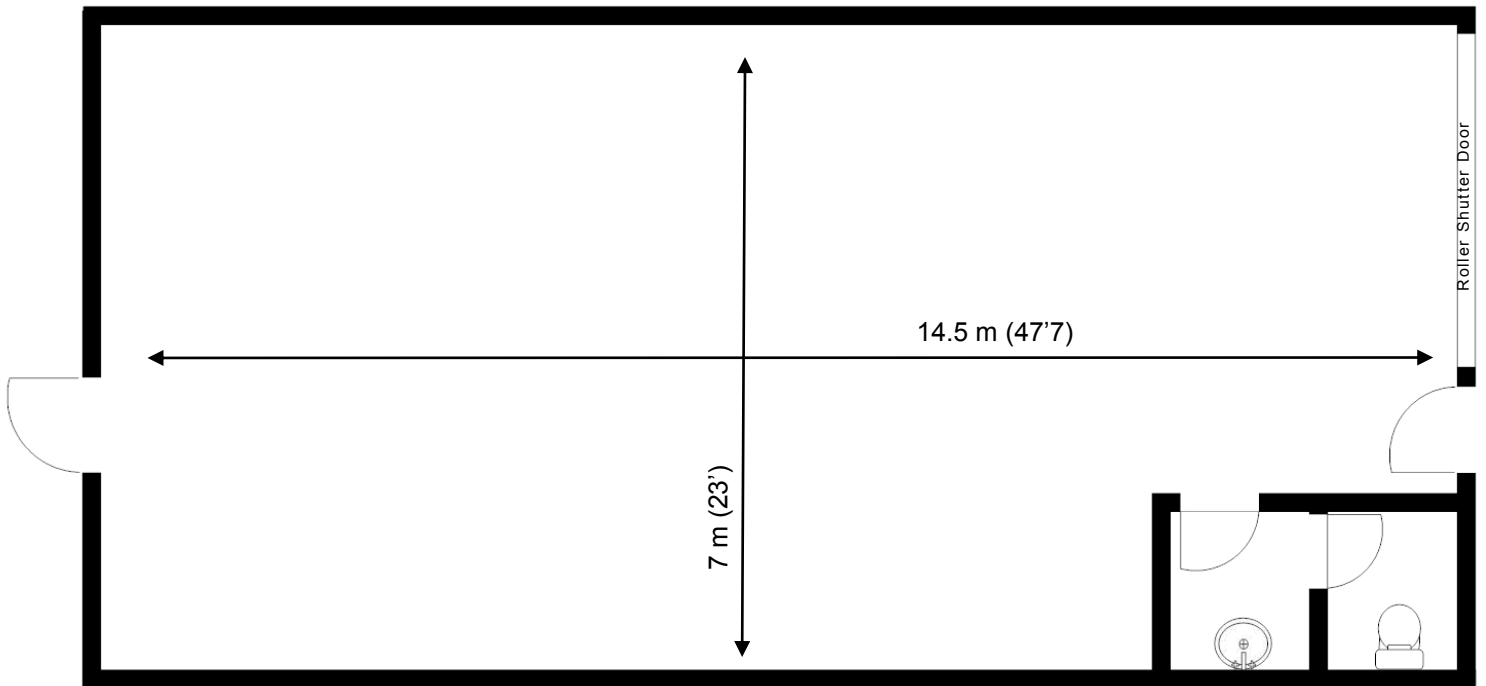

# Loughton Seedbed Centre

Unit E1

102.2sq m (1100 sq ft)\*

**Loughton Seedbed Centre**  
Langston Road  
Loughton  
Essex IG10 3TQ

\*Approximate Measurements

Not to scale

Space for growing businesses

[www.capitalspace.co.uk](http://www.capitalspace.co.uk)

# Loughton Seedbed Centre

Unit E1

102.2sq m (1100 sq ft)\*

\*Approximate Measurements

Not to scale