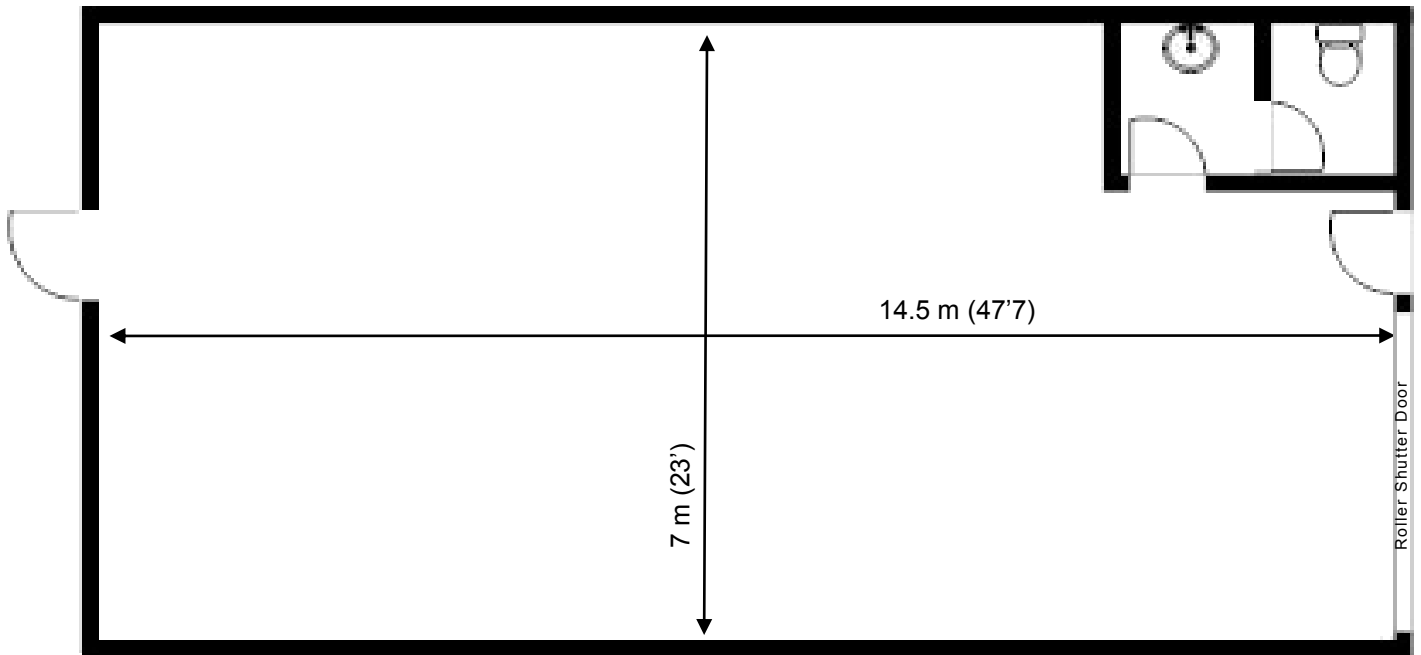

# Loughton Seedbed Centre

Unit 12

102.2sq m (1100 sq ft)\*

**Loughton Seedbed Centre**  
Langston Road  
Loughton  
Essex IG10 3TQ

\*Approximate Measurements

Not to scale

Space for growing businesses

[www.capitalspace.co.uk](http://www.capitalspace.co.uk)

# Loughton Seedbed Centre

Unit E12

102.2sq m (1100 sq ft)\*

\*Approximate Measurements

Not to scale