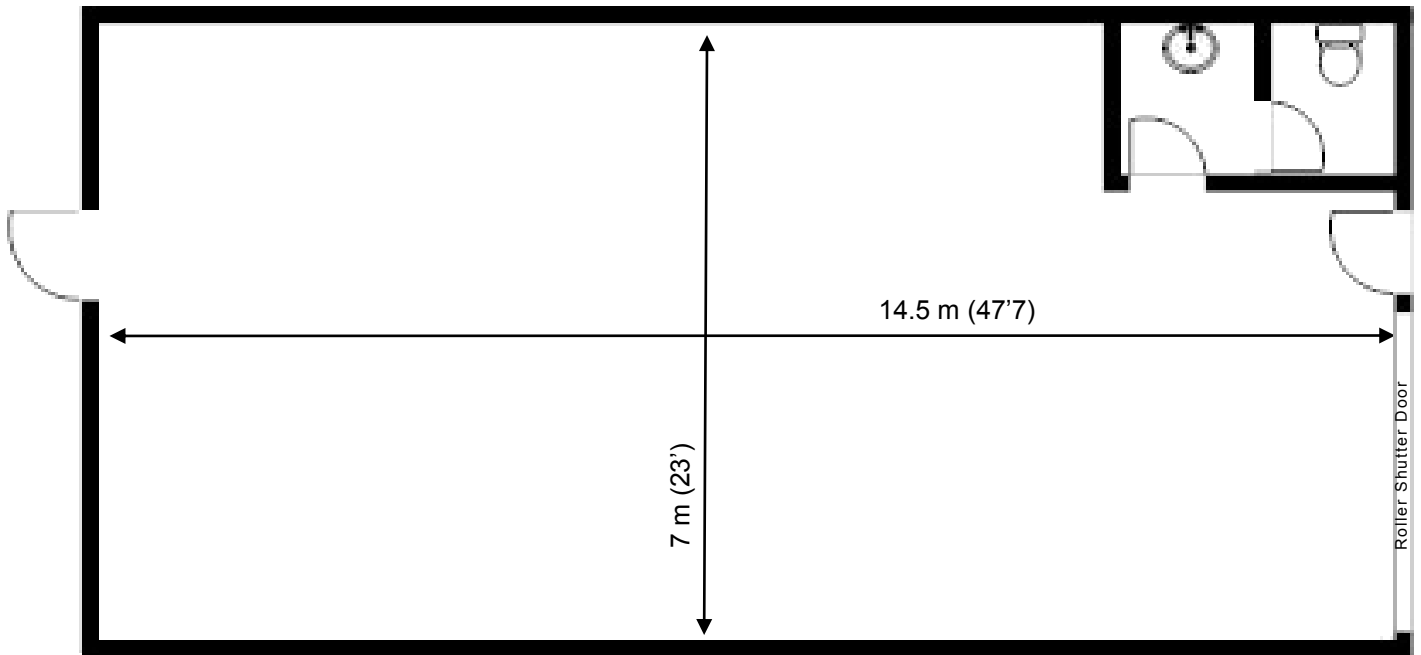

Loughton Seedbed Centre

Unit E2

102.2sq m (1100 sq ft)*

Loughton Seedbed Centre

Langston Road
Loughton
Essex IG10 3TQ

*Approximate Measurements

Not to scale

Space for growing businesses

www.capitalspace.co.uk

Loughton Seedbed Centre

Unit E2

102.2sq m (1100 sq ft)*

Additional Information

We are happy to provide further details and answer any questions. Please contact our Centre Manager on 0208 787 7000.