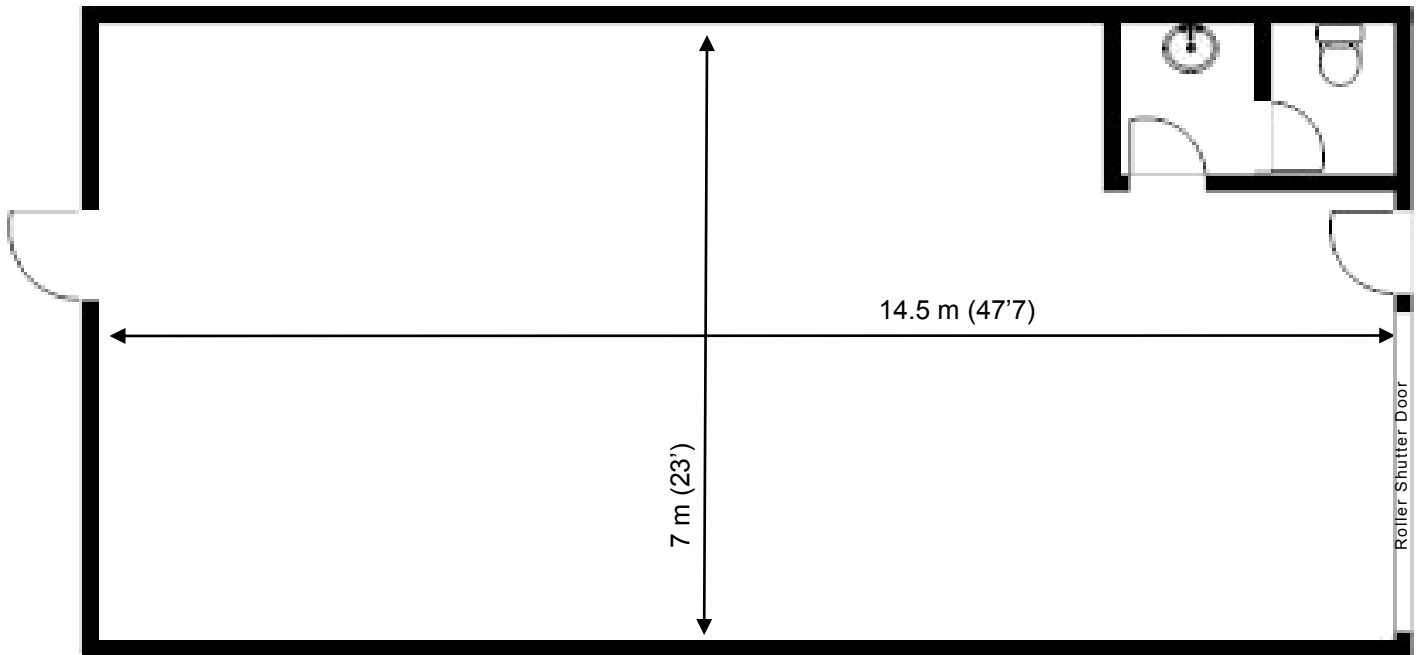

Loughton Seedbed Centre

Unit E6

102.2sq m (1100 sq ft)*

Loughton Seedbed Centre

Langston Road
Loughton
Essex IG10 3TQ

*Approximate Measurements

Not to scale

Space for growing businesses

www.capitalspace.co.uk

Loughton Seedbed Centre

Unit E6

102.2sq m (1100 sq ft)*

Additional Information

We are happy to provide further details and answer any questions. Please contact our Centre Manager on 0208 787 7000.