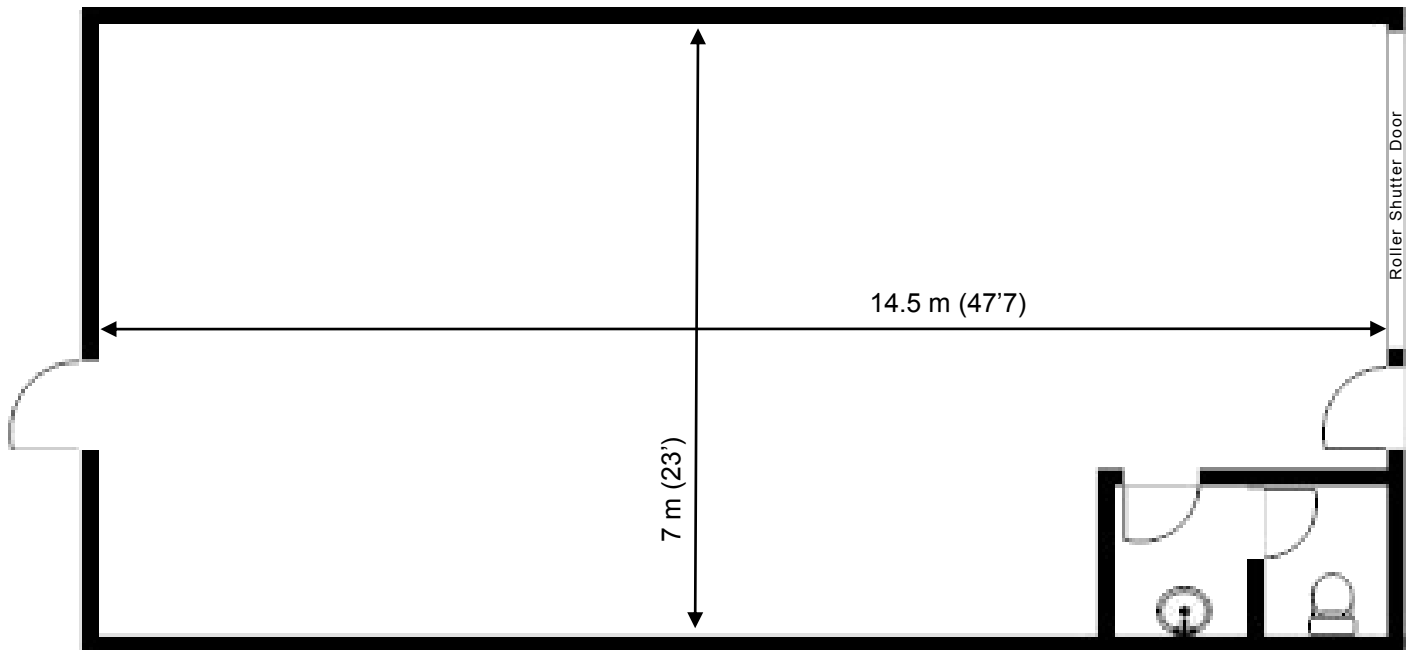

Loughton Seedbed Centre

Unit E7

102.2sq m (1100 sq ft)*

Loughton Seedbed Centre

Langston Road
Loughton
Essex IG10 3TQ

*Approximate Measurements

Not to scale

Space for growing businesses

www.capitalspace.co.uk

Loughton Seedbed Centre

Unit E7

102.2sq m (1100 sq ft)*

Additional Information

We are happy to provide further details and answer any questions. Please contact our Centre Manager on 0208 787 7000.