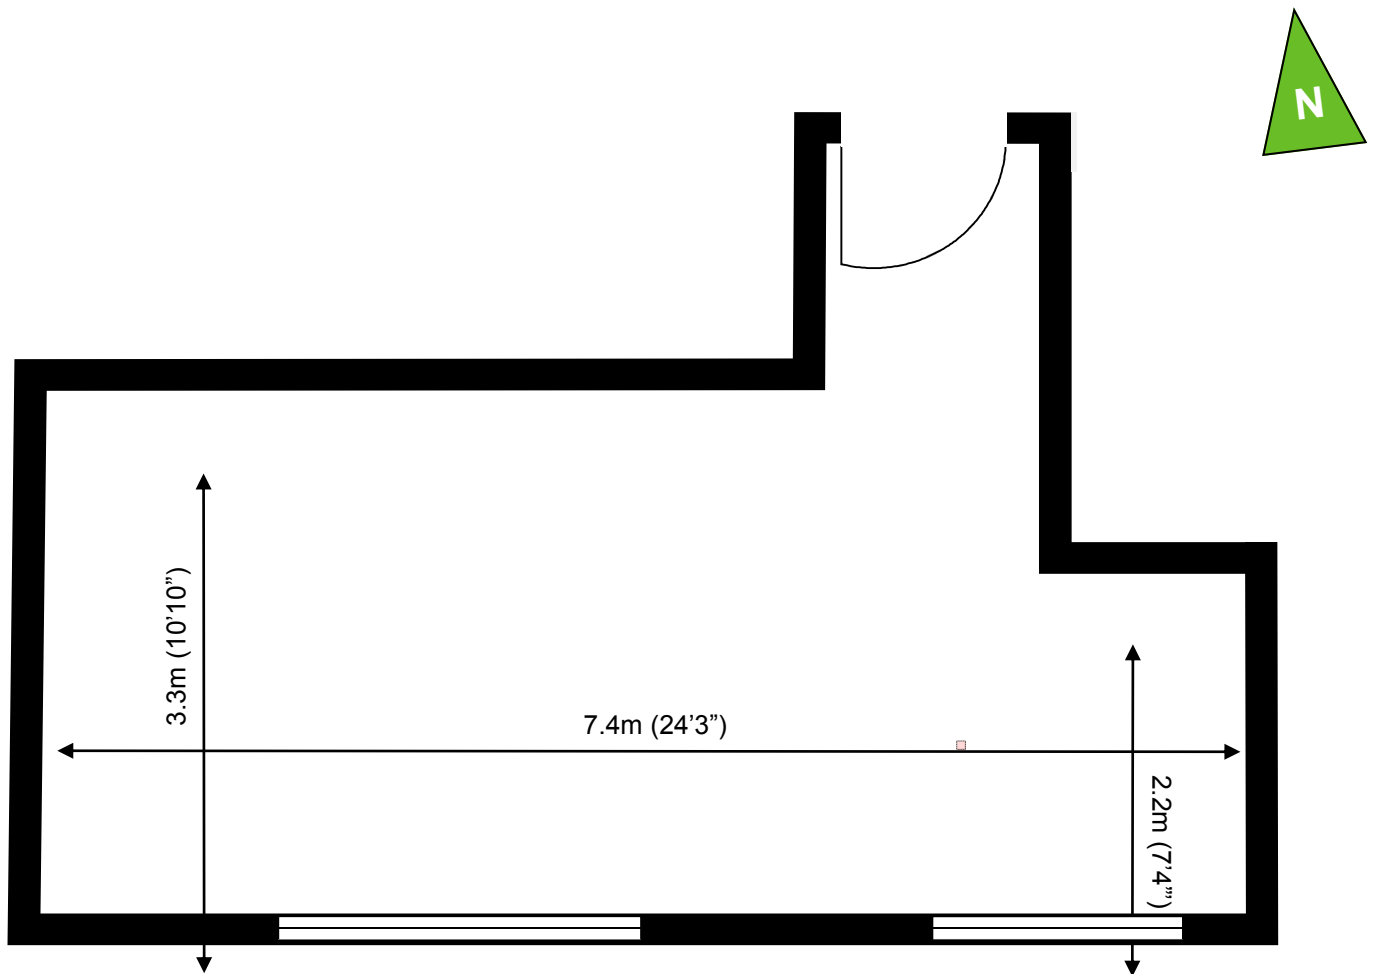

# St George's Business Park

First Floor—Unit F11  
26.3 sq m (283 sq ft)\*

**St George's Business Park**  
Castle Road  
Sittingbourne  
Kent ME10 3TB

\*Approximate Measurements  
Not to scale

Space for growing businesses

# St George's Business Park

First Floor—Unit F11  
26.3 sq m (283 sq ft)\*

\*Approximate Measurements

Not to scale