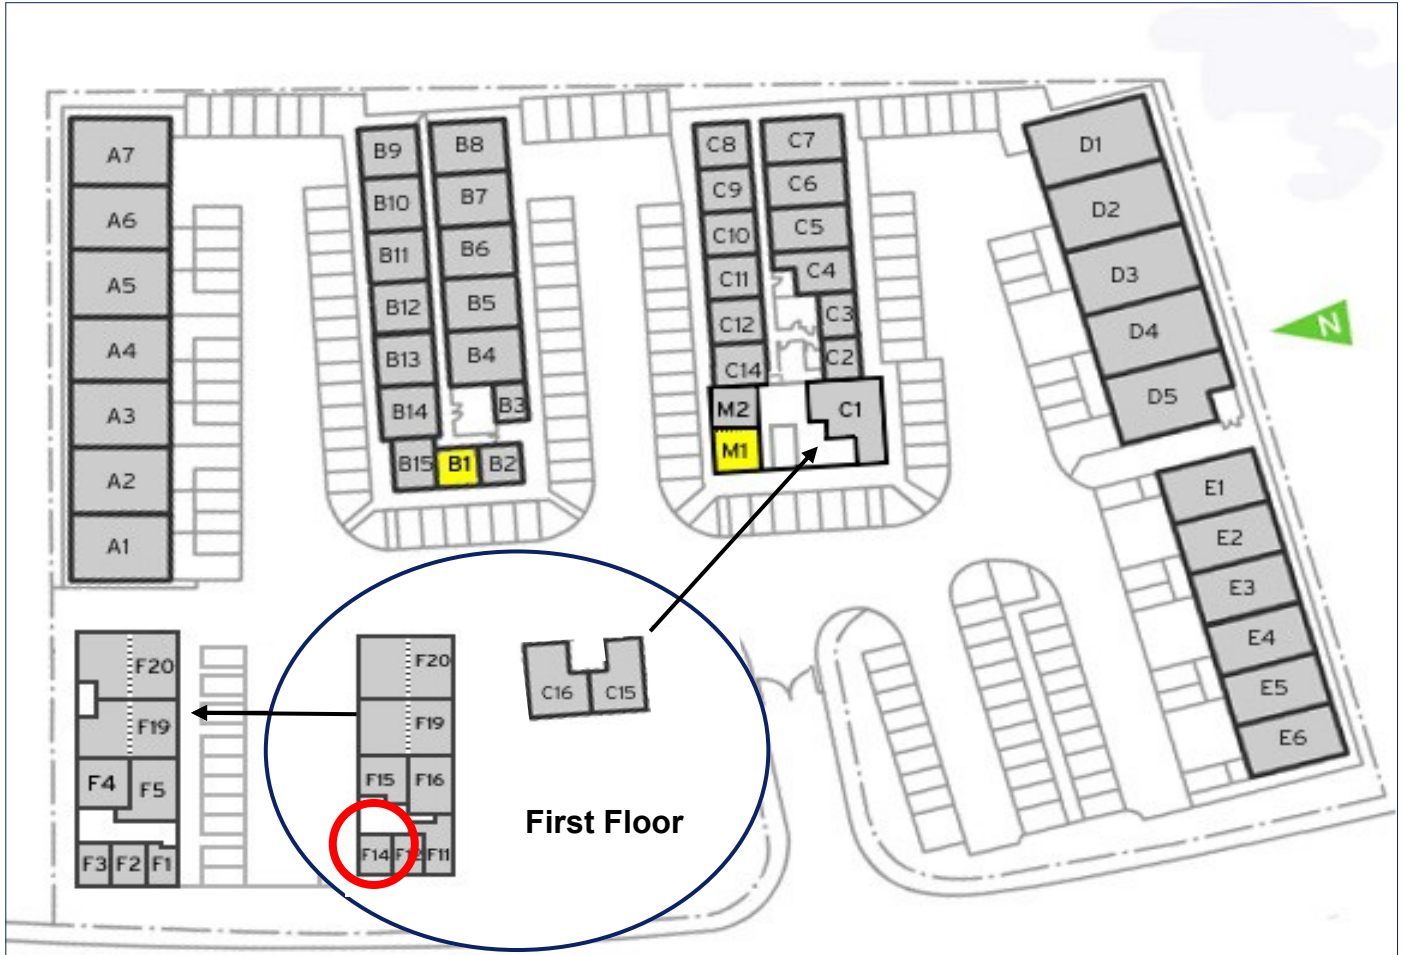

St George's Business Park

First Floor—Unit F14
17 sq m (183 sq ft)*

St George's Business Park
Castle Road
Sittingbourne
Kent ME10 3TB

*Approximate Measurements

Not to scale

Space for growing businesses

www.capitalspace.co.uk

St George's Business Park

First Floor—Unit F14
17 sq m (183 sq ft)*

Additional Information

We are happy to provide further details and answer any questions. Please contact our Centre Manager on 01795 432605.