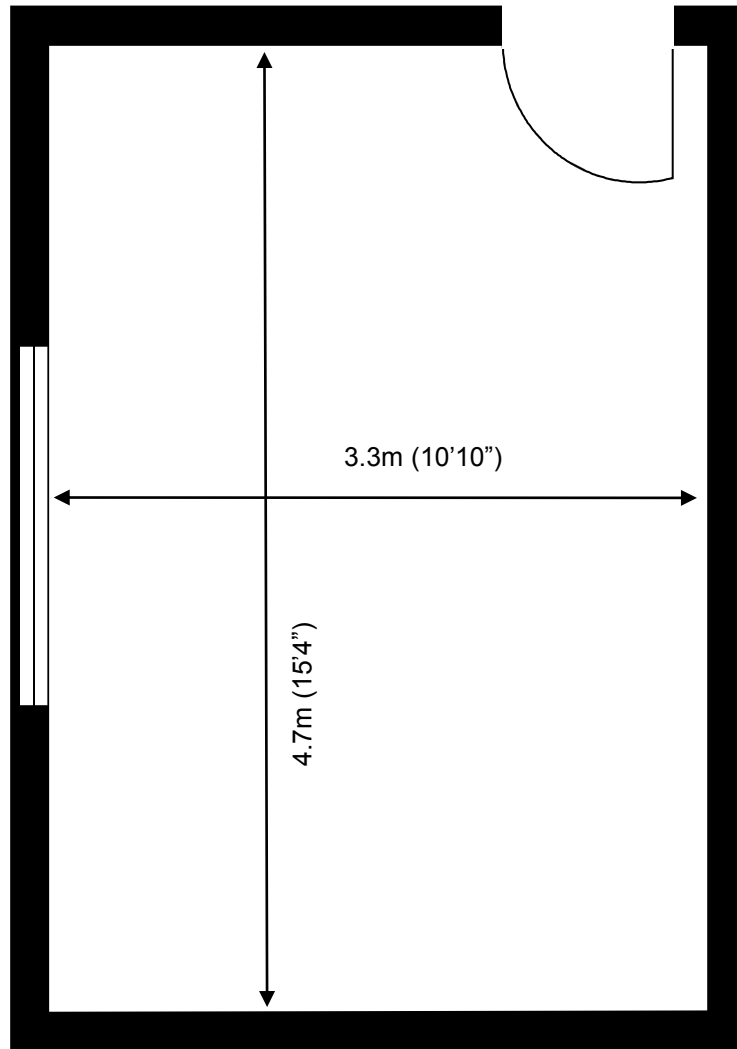

St George's Business Park

First Floor—Unit F14
17 sq m (183 sq ft)*

St George's Business Park
Castle Road
Sittingbourne
Kent ME10 3TB

*Approximate Measurements

Not to scale

Space for growing businesses

www.capitalspace.co.uk

St George's Business Park

First Floor—Unit F14
17 sq m (183 sq ft)*

Additional Information

We are happy to provide further details and answer any questions. Please contact our Centre Manager on 01795 432605.