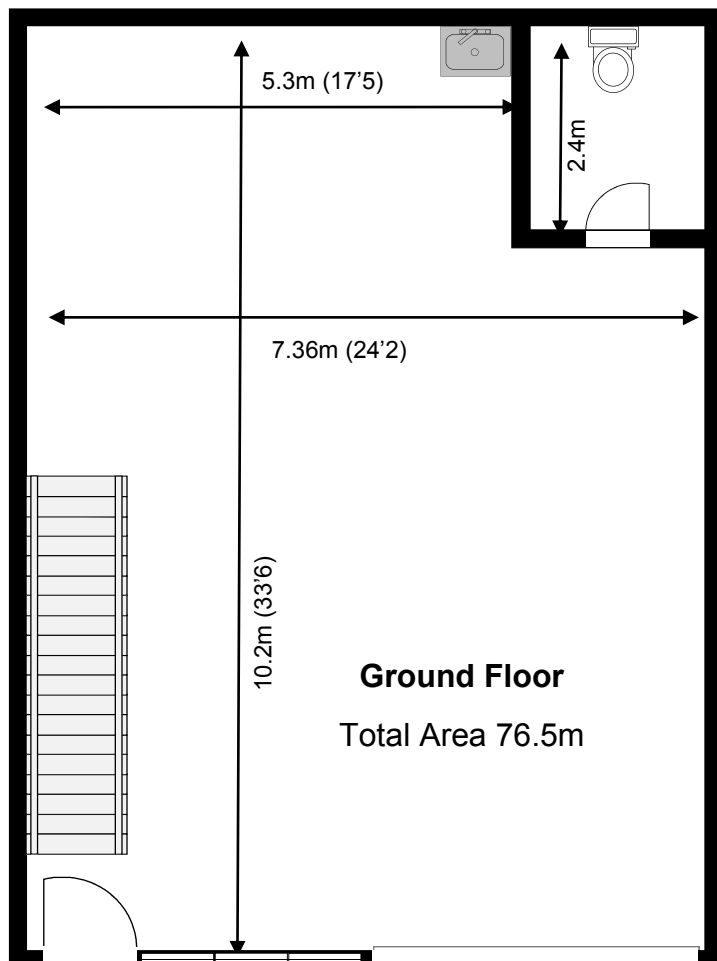

## Ground Floor—Unit F19

115.7sq m (1243 sq ft)\*

**St George's Business Park**  
Castle Road  
Sittingbourne  
Kent ME10 3TB

\*Approximate Measurements  
Not to scale

# St George's Business Park

Ground Floor—Unit F19

115.7sq m (1243 sq ft)\*

\*Approximate Measurements

Not to scale