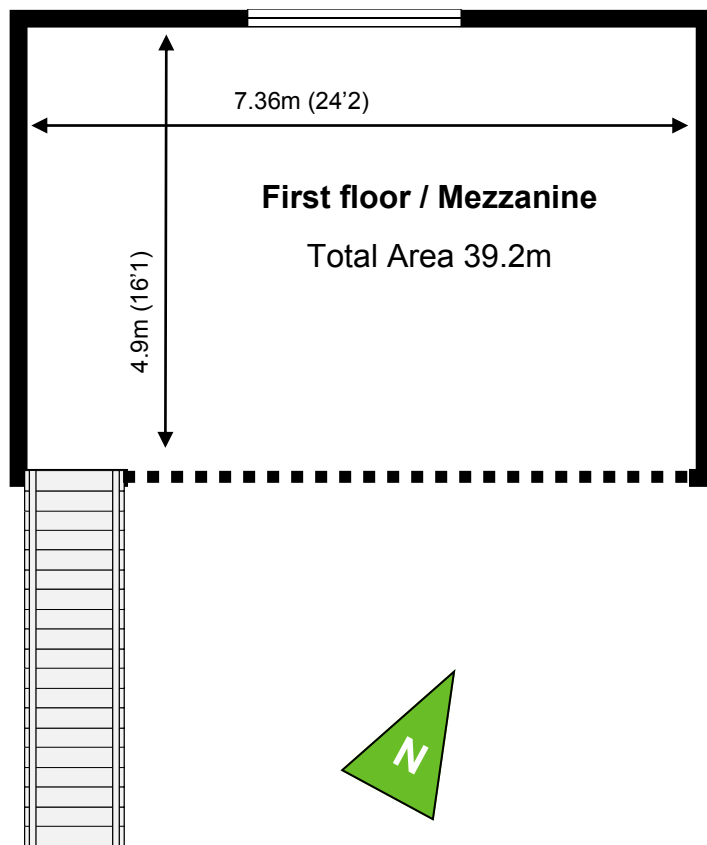

## Ground Floor—Unit F19

115.7sq m (1243 sq ft)\*

**St George's Business Park**  
Castle Road  
Sittingbourne  
Kent ME10 3TB

\*Approximate Measurements  
Not to scale

# St George's Business Park

Ground Floor—Unit F19

115.7sq m (1243 sq ft)\*

\*Approximate Measurements

Not to scale